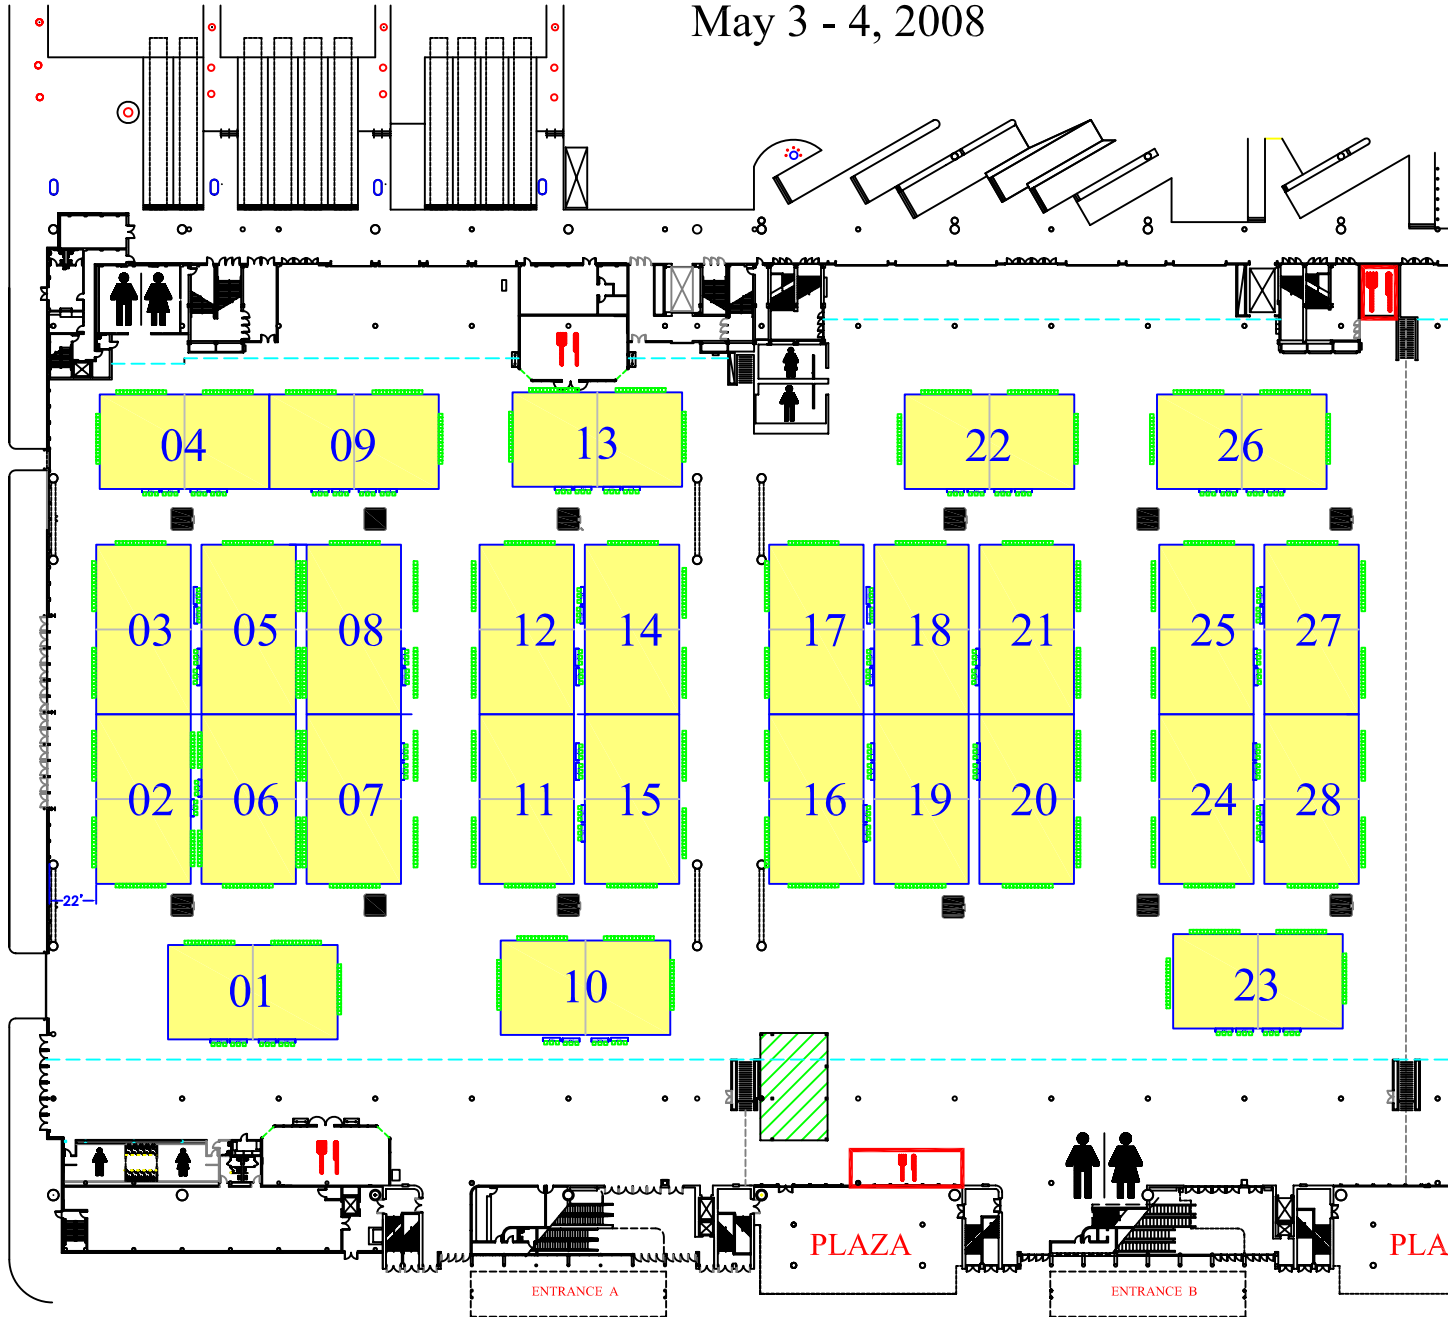

# LONE STAR REGIONAL VOLLEYBALL

May 3 - 4, 2008

0 10 25 50 75 100  
SCALE (IN FEET)

**HALL A**

**HALL B**