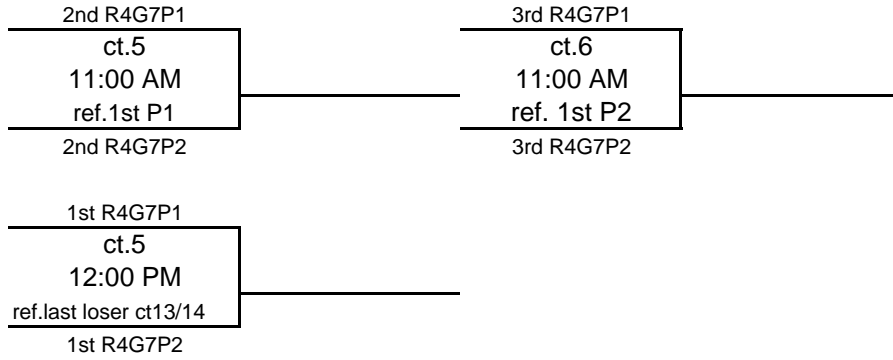

14 Flight 4		
Start	Sun 8:00 AM	Sun 8:00 AM
SITE	Willowbrook	Willowbrook
COURT	5	6
G14 / POOL	R4G7P2	R4G7P2
TEAM 1	TX Thunder 14-4	Shockwave Blue
TEAM 2	Spike Sport Black	TX Thunder 14-3
TEAM 3	Southbelt Blue	KVA Silver

14 Flight 5	
Start	Sun 8:00am
SITE	Tornados
COURT	16
G14 / POOL	R4G7P2
TEAM 1	Sports Prep Red
TEAM 2	V Select Red
TEAM 3	GCVVA Surf Side
TEAM 4	AVA of TX Orange