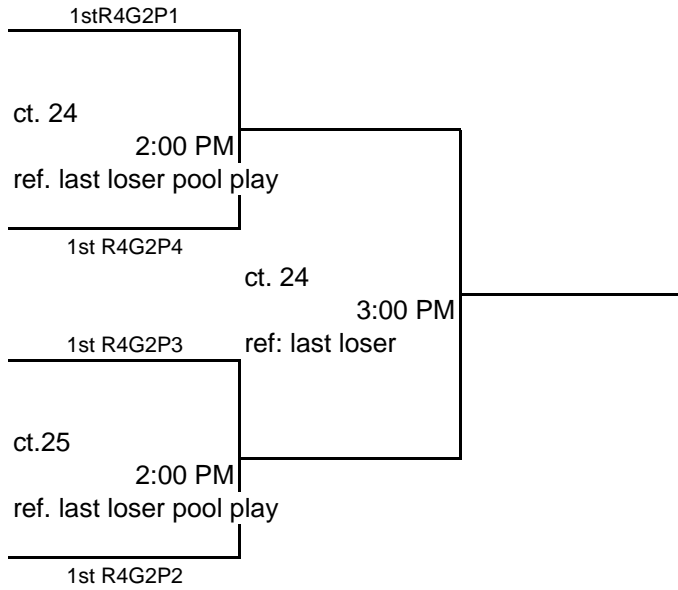

14 Silver					
Start	Sun 10:00am	Start	Sun 8:00am	Sun 8:00am	Sun 8:00am
SITE	Spike Sport	SITE	Spike Sport	Spike Sport	Spike Sport
COURT	22	COURT	23	24	25
G14 / POOL	R4G2P1	G14 / POOL	R4G2P2	R4G2P3	R4G2P4
TEAM 1	Coastal 14-1	TEAM 1	Woodland Stars W	WCJ Blue	Kaboom Explosion
TEAM 2	AVA of TX Black	TEAM 2	HIT VBA	Pearland Black	TX Eastside Black
TEAM 3	Hou SW Heat	TEAM 3	South Shore Black	Woodland Stars 14S	Southbelt Red
		TEAM 4	TX Tornados White	Spike Sport 14	TX Thunder 14-1

Pool 1 - 3 games to 25.

Winner based on games %