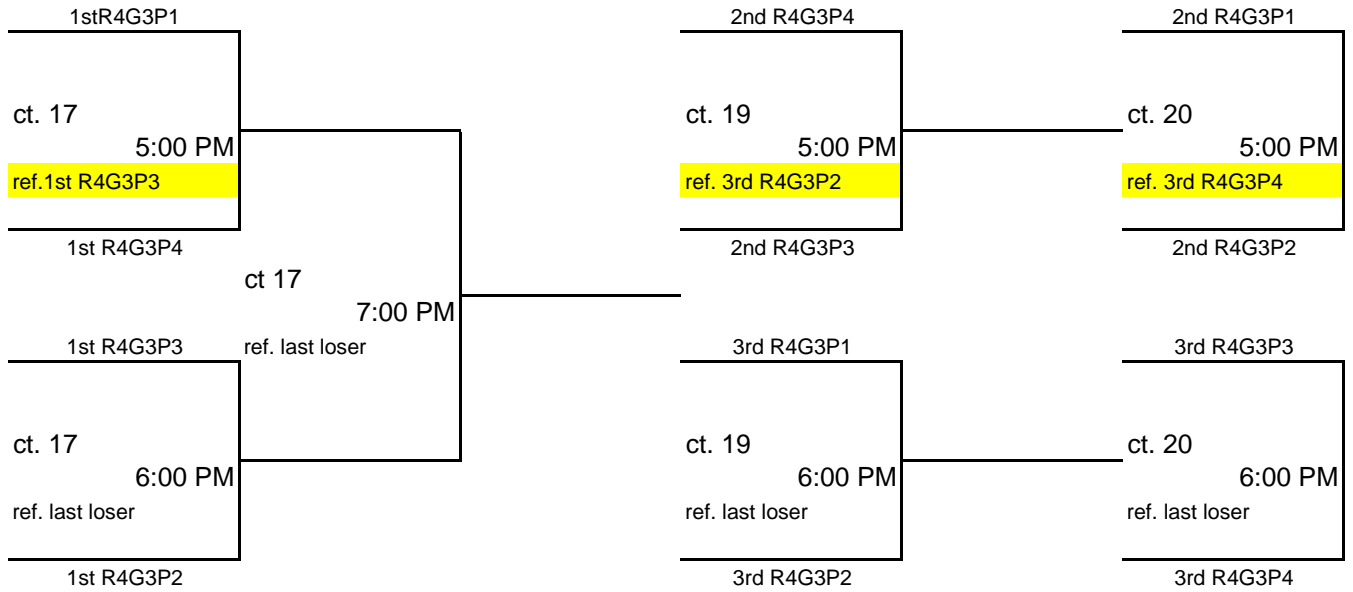

14 Bronze				
Start	Sat 2:00pm	Sat 2:00pm	Sat 2:00pm	Sat 2:00pm
SITE	HJV Trg Ctr	HJV Trg Ctr	HJV Trg Ctr	HJV Trg Ctr
COURT	17	18	19	20
G14 / POOL	R4G3P1	R4G3P2	R4G3P3	R4G3P4
TEAM 1	TX Elite Silver	W Hou Hazard 14R	TX Airborne Blue	TX Crush Green
TEAM 2	KVA Gold	Xtreme Purple	Copperfield White	AVA of TX Blue
TEAM 3	AVA of TX White	Austin Cty Elite	TX Elite Green	TX Select National