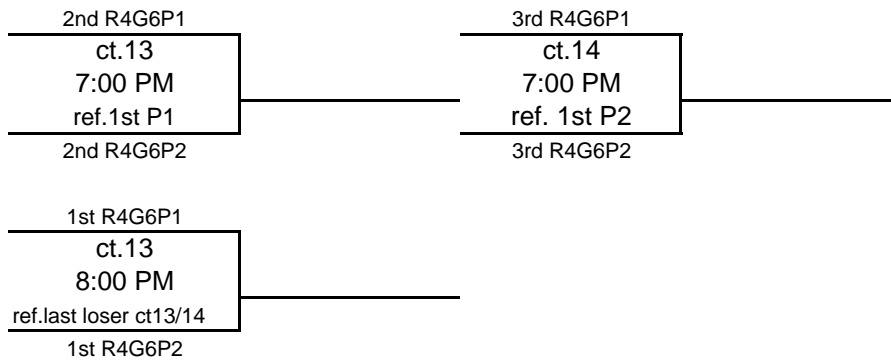

14 Flight 3		
Start	Sat 4:00pm	Sat 4:00pm
SITE	Tornados	Tornados
COURT	13	14
G14 / POOL	R4G6P2	R4G6P2
TEAM 1	TX Select Red	Orange Cty Orange
TEAM 2	TX Elite Blue	TX Elite White
TEAM 3	GCVN North Shore	League City Revolu