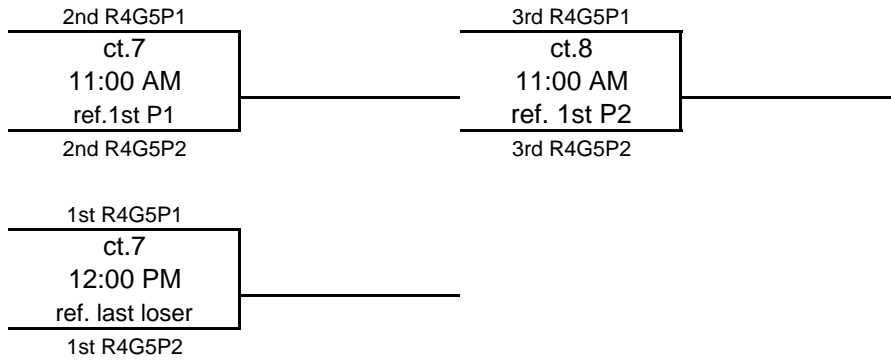

14 Flight 2		
Start	SUN 8:00am	SUN 8:00am
SITE	Willowbrook	Willowbrook
COURT	7	8
G14 / POOL	R4G5P1	R4G5P2
TEAM 1	KVY Green	KVA White
TEAM 2	Orange Cty Black	WCJ White
TEAM 3	TX Thunder 14-2	Copperfield Green