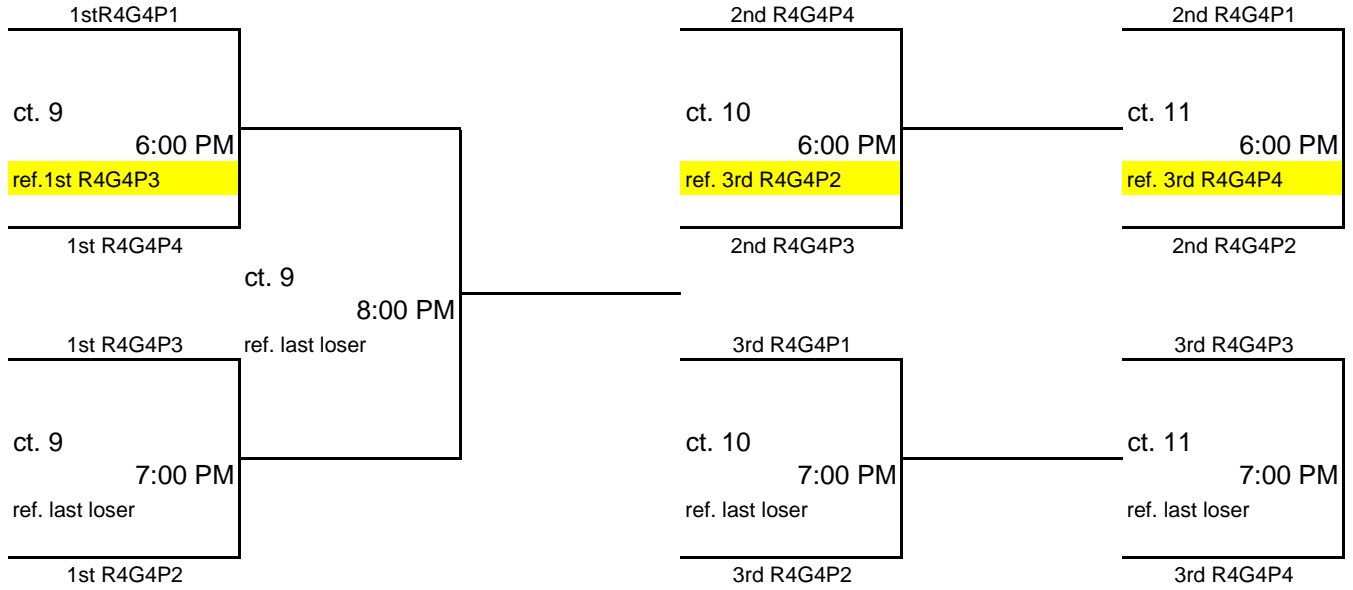

| 14 Silver | | | | | |
|------------|-----------------|------------|-------------------|--------------------|-------------------|
| Start | Sun 10:00am | Start | Sun 8:00am | Sun 8:00am | Sun 8:00am |
| SITE | Spike Sport | SITE | Spike Sport | Spike Sport | Spike Sport |
| COURT | 22 | COURT | 23 | 24 | 25 |
| G14 / POOL | R4G2P1 | G14 / POOL | R4G2P2 | R4G2P3 | R4G2P4 |
| TEAM 1 | Coastal 14-1 | TEAM 1 | Woodland Stars W | WCJ Blue | Kaboom Explosion |
| TEAM 2 | AVA of TX Black | TEAM 2 | HIT VBA | Pearland Black | TX Eastside Black |
| TEAM 3 | Hou SW Heat | TEAM 3 | South Shore Black | Woodland Stars 14S | Southbelt Red |
| | | TEAM 4 | TX Tornados White | Spike Sport 14 | TX Thunder 14-1 |

Pool 1 - 3 games to 25.

Winner based on games %

| 14 Bronze | | | | |
|------------|-----------------|------------------|-------------------|--------------------|
| Start | Sat 2:00pm | Sat 2:00pm | Sat 2:00pm | Sat 2:00pm |
| SITE | HJV Trg Ctr | HJV Trg Ctr | HJV Trg Ctr | HJV Trg Ctr |
| COURT | 17 | 18 | 19 | 20 |
| G14 / POOL | R4G3P1 | R4G3P2 | R4G3P3 | R4G3P4 |
| TEAM 1 | TX Elite Silver | W Hou Hazard 14R | TX Airborne Blue | TX Crush Green |
| TEAM 2 | KVA Gold | Xtreme Purple | Copperfield White | AVA of TX Blue |
| TEAM 3 | AVA of TX White | Austin Cty Elite | TX Elite Green | TX Select National |

| 14 Flight 1 | | | | |
|-------------|---------------------|-------------------|--------------------|---------------------|
| Start | Sat 3:00pm | Sat 3:00pm | Sat 3:00pm | Sat 3:00pm |
| SITE | Tornados | Tornados | Tornados | Tornados |
| COURT | 9 | 10 | 11 | 12 |
| G14 / POOL | R4G4P1 | R4G4P2 | R4G4P3 | R4G4P4 |
| TEAM 1 | TX Crush Purple | V Select Black | Asics WB White | HJV White |
| TEAM 2 | Xtreme White | Brazos Valley Red | Hou SW Heat Flames | Shockwave Orange |
| TEAM 3 | Montgomery Cyclones | Coastal 14-2 | Select1 Black | Hou SW Heat Inferno |