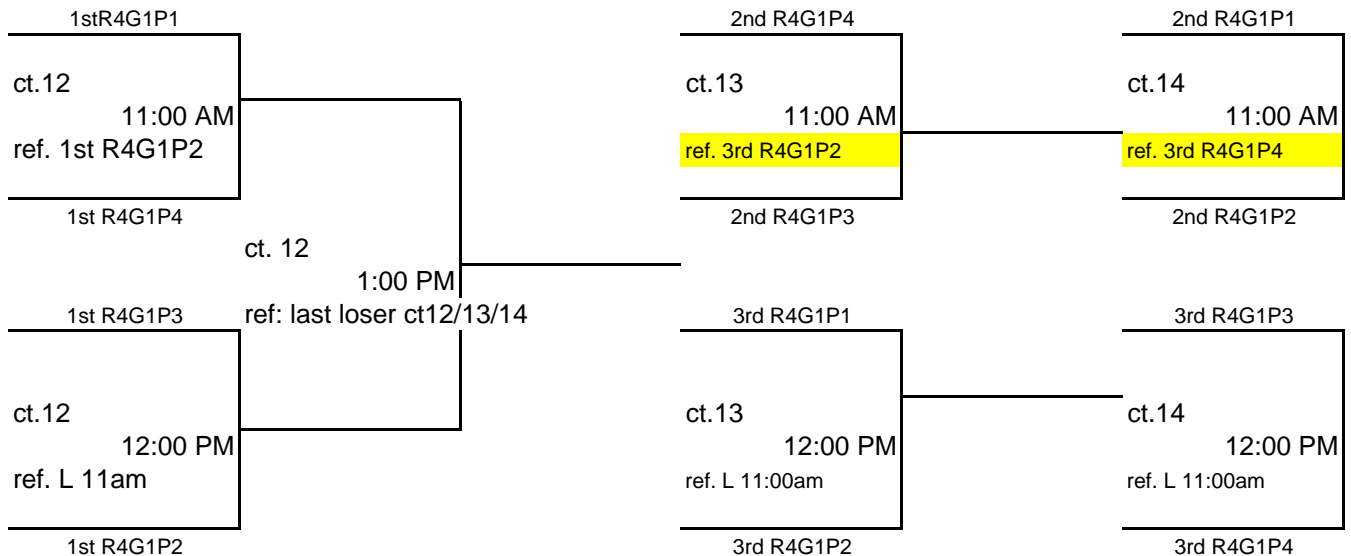

Houston Power League - 14s Finals

Note: Check back Friday after noon to check for any changes to schedule

Teams are playing on either Sat or Sun at various times - please read carefully

As of 3/27/08 2:00pm - TEAM CHANGES TO FLIGHT 3,4 & 5

3 team Schedule		4 team Schedule	
Match 1	1 vs 3 2 ref.	Match 1	1 vs 3 2 ref.
Match 2	2 vs 3 1 ref.	Match 2	2 vs 4 1 ref.
Match 3	1 vs 2 3 ref.	Match 3	1 vs 4 3 ref.
Matches are 2 out of 3 games		Match 4	2 vs 3 1 ref.
		Match 5	1 vs 2 4 ref.
		Match 6	3 vs 4 2 ref.
		Matches are 2 out of 3 games	

5 team Schedule			
Match 1	1 vs 5 3 ref.	Match 6	3 vs 5 1 ref.
Match 2	2 vs 3 4 ref.	Match 7	1 vs 4 2 ref.
Match 3	4 vs 5 1 ref.	Match 8	2 vs 5 3 ref.
Match 4	1 vs 3 2 ref.	Match 9	3 vs 4 5 ref.
Match 5	2 vs 4 5 ref.	Match 10	1 vs 2 4 ref.
Matches are 2 games			

14 Gold				
Start	Sun 8:00am	Sun 8:00am	Sun 8:00am	Sun 8:00am
SITE	Tornados	Tornados	Tornados	Tornados
COURT	12	13	14	15
G14 / POOL	R4G1P1	R4G1P2	R4G1P3	R4G1P4
TEAM 1	TX Tornados Silver	Xtreme Silver	TRV Select	Brazos Valley Navy
TEAM 2	Hou SW Heat Fusion	KVA Black	TX Elite Gold	Pearland Maroon
TEAM 3	Southwest Royal	TX Tornados Teal	GCVA West Beach	HJV Blue