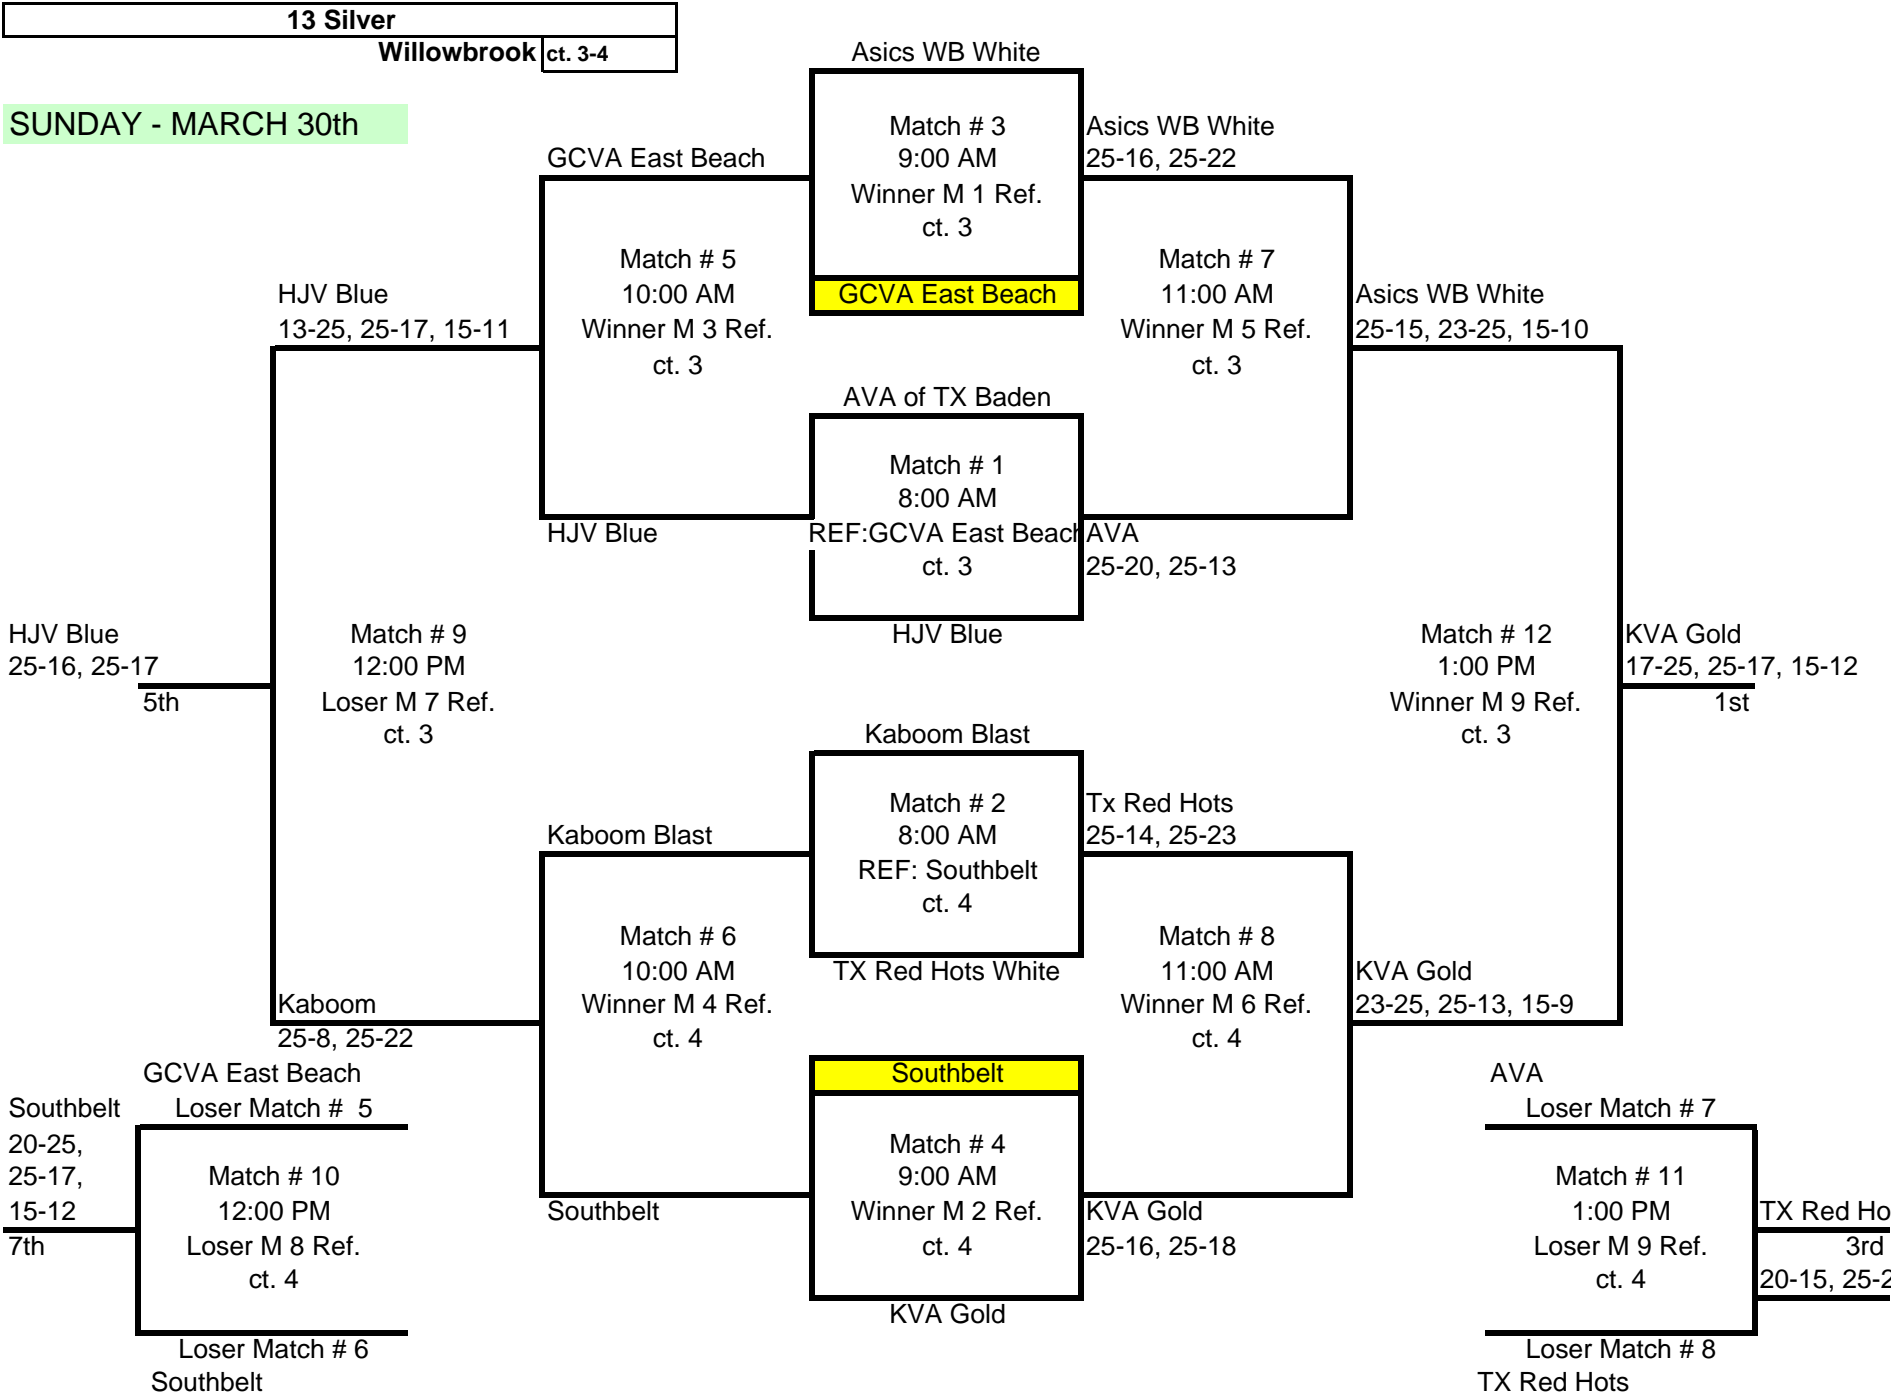

13 Silver
Willowbrook ct. 3-4

SUNDAY - MARCH 30th