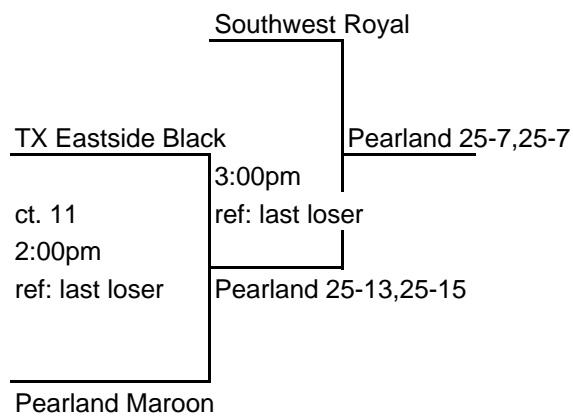

Power League Finals Results

Pool R4G4P1	13 & Under	Match W	Match L	Game W	Game L	Match %	Game %	Point %	Finish
TX Elite Black		0	2	1	4	0.00	0.20	0.77	3
Southwest Royal		2	0	4	0	1.00	1.00	1.40	1
Team One Black		1	1	2	3	0.50	0.40	0.98	2

	Match #1	1 vs 3	Game 1	Game 2	Game 3	Ref: Southwest Royal
Ct. 9 Sun 9:00am	TX Elite Black		26	20	5	
	Team One Black		24	25	15	
	Match #2	2 vs 4	Game 1	Game 2	Game 3	Ref: TX Elite Black
Ct. 9 Sun 10:00am	Southwest Royal		25	25		
	Team One Black		21	14		
	Match #3	1 vs 4	Game 1	Game 2	Game 3	Ref: Team One Black
Ct. 9 Sun 11:00am	TX Elite Black		24	13		
	Southwest Royal		26	25