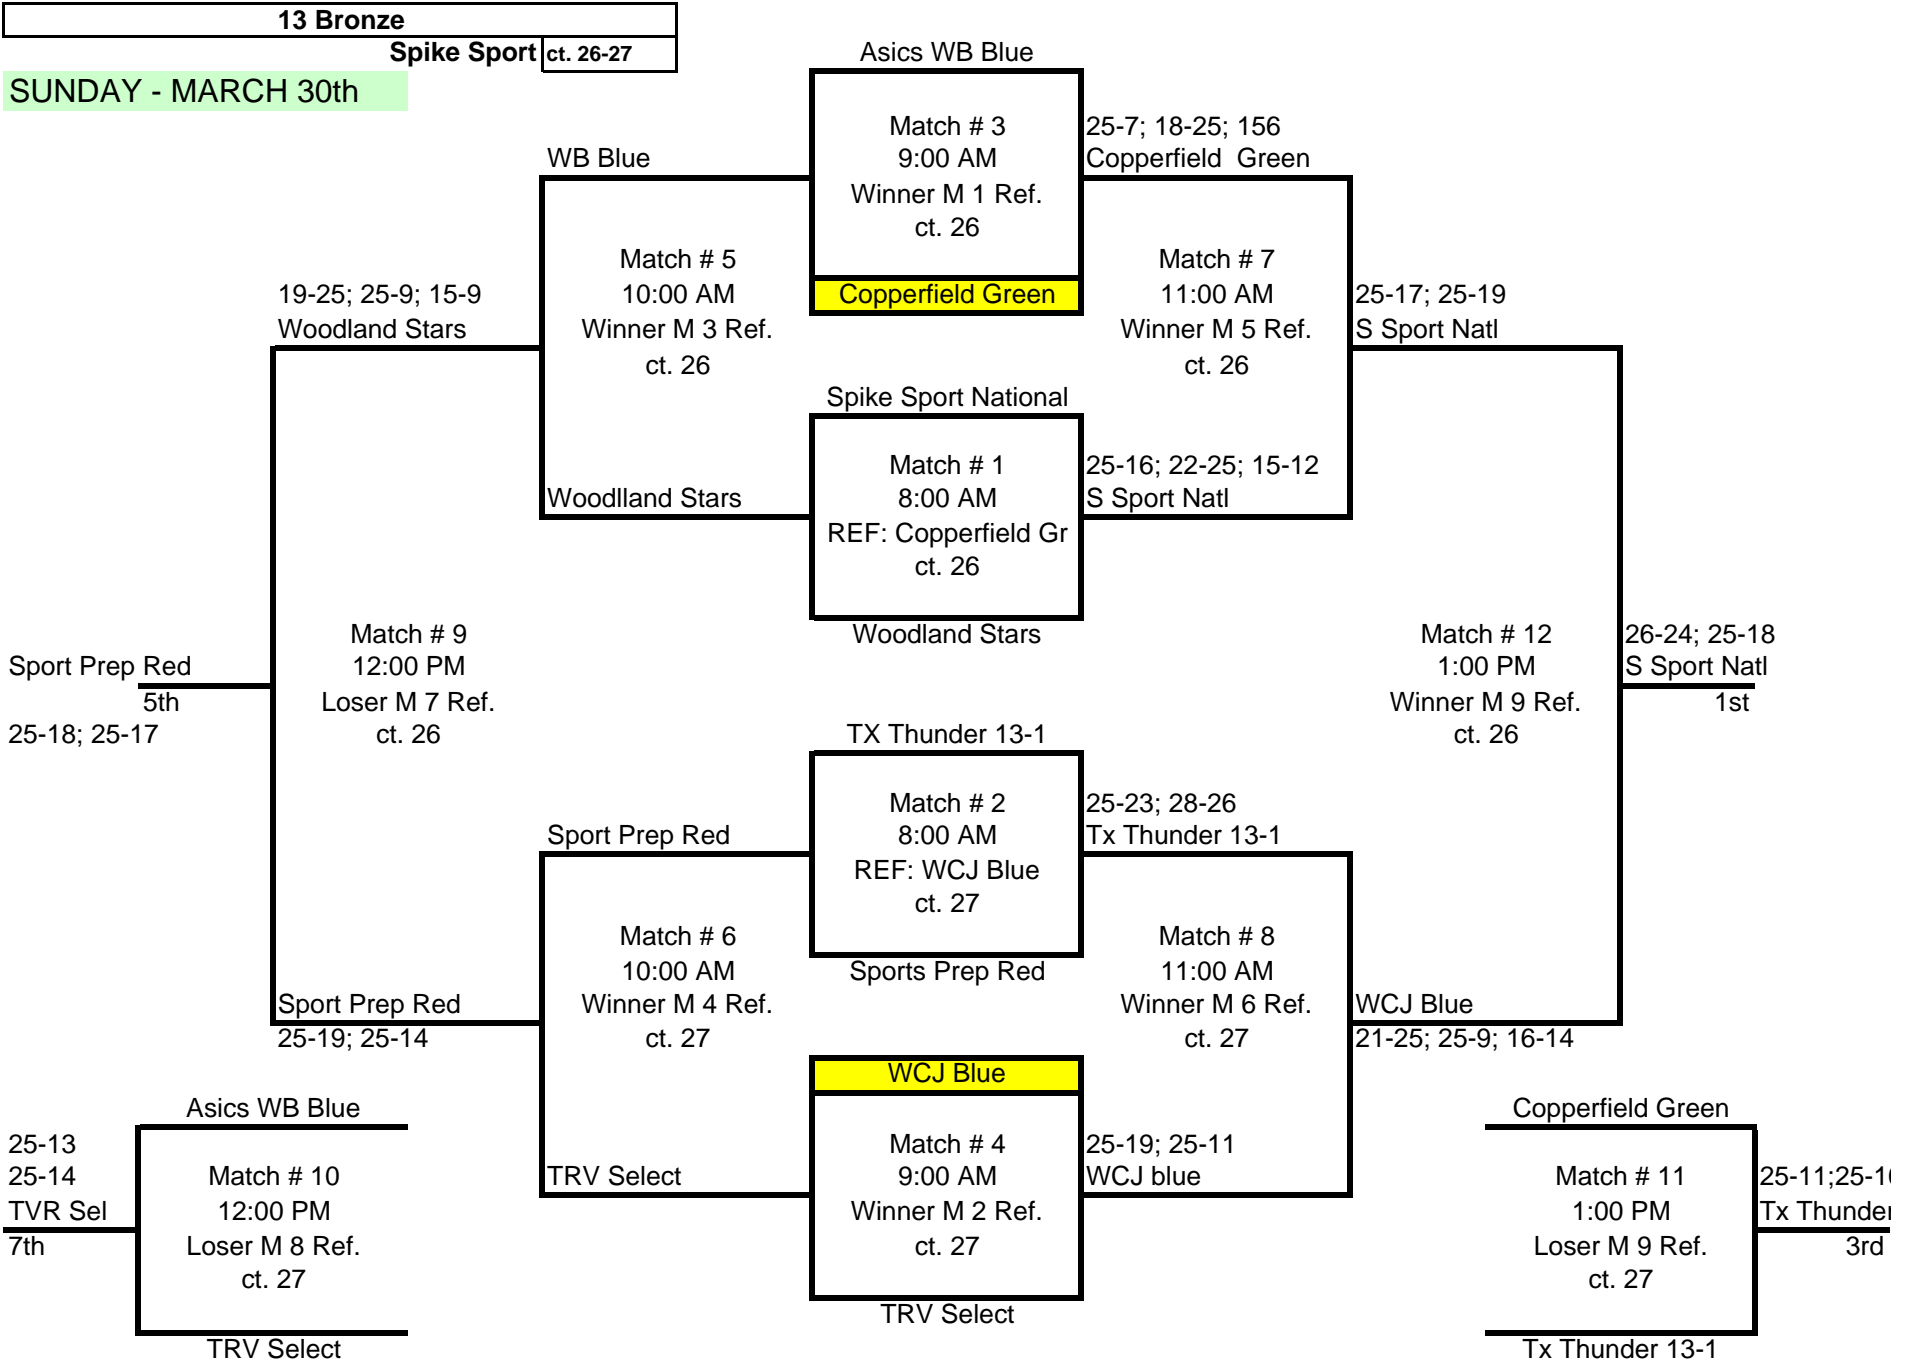

13 Bronze

Spike Sport ct. 26-27

SUNDAY - MARCH 30th

Power League Finals Results

Pool R4G4P1	13 & Under	Match W	Match L	Game W	Game L	Match %	Game %	Point %	Finish
TX Elite Black		0	2	1	4	0.00	0.20	0.77	3
Southwest Royal		2	0	4	0	1.00	1.00	1.40	1
Team One Black		1	1	2	3	0.50	0.40	0.98	2

	Match #1	1 vs 3	Game 1	Game 2	Game 3	Ref: Southwest Royal
Ct. 9 Sun 9:00am	TX Elite Black		26	20	5	
	Team One Black		24	25	15	
	Match #2	2 vs 4	Game 1	Game 2	Game 3	Ref: TX Elite Black
Ct. 9 Sun 10:00am	Southwest Royal		25	25		
	Team One Black		21	14		
	Match #3	1 vs 4	Game 1	Game 2	Game 3	Ref: Team One Black
Ct. 9 Sun 11:00am	TX Elite Black		24	13		
	Southwest Royal		26	25