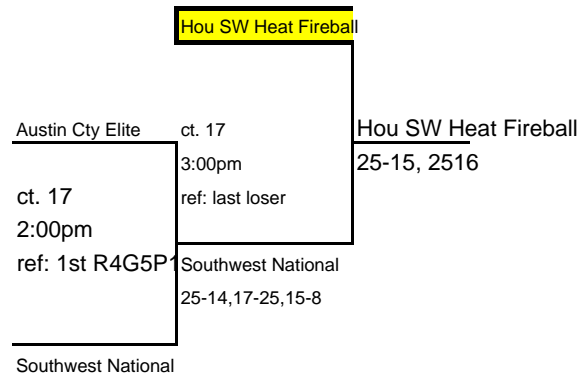

Power League Finals Results

Pool R4G5P3	13 & Under	Match W	Match L	Game W	Game L	Match %	Game %	Point %	Finish
Sports Prep Blue		2	1	5	2	0.67	0.71	1.23	2
Southwest National		3	0	6	1	1.00	0.86	1.67	1
H SW Heat Fireflies		0	3	1	6	0.00	0.14	0.64	4
Select 1 Black		1	2	2	5	0.33	0.29	0.73	3

Ct. 19 Sun 8:00am	Match #1	1 vs 3	Game 1	Game 2	Game 3	Ref: Southwest National
	Sports Prep Blue H SW Heat Fireflies		25 5	25 14		
Ct. 19 Sun 9:00am	Match #2	2 vs 4	Game 1	Game 2	Game 3	Ref: Sports Prep Blue
	Southwest National Select 1 Black		25 11	25 13		
Ct. 19 Sun 10:00am	Match #3	1 vs 4	Game 1	Game 2	Game 3	Ref: H SW Heat Fireflies
	Sports Prep Blue Select 1 Black		25 16	25 18		
Ct. 19 Sun 11:00am	Match #4	2 vs 3	Game 1	Game 2	Game 3	Ref: Sports Prep Blue
	Southwest National H SW Heat Fireflies		25 16	25 14		
Ct. 19 Sun 12:00pm	Match #5	1 vs 2	Game 1	Game 2	Game 3	Ref: Select 1 Black
	Sports Prep Blue Southwest National		12 25	27 25	6 15	
Ct. 19 Sun 1:00pm	Match #6	3 vs 4	Game 1	Game 2	Game 3	Ref: Southwest National
	H SW Heat Fireflies Select 1 Black		25 10	14 25	8 15