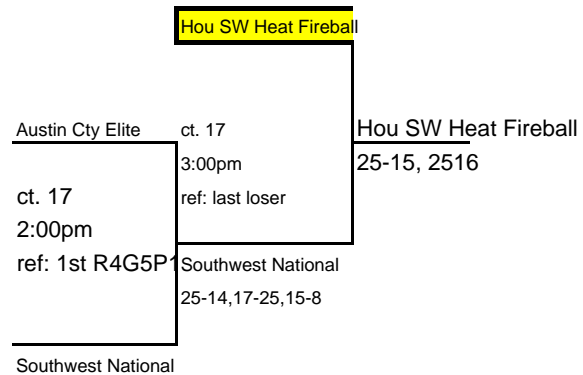

Power League Finals Results

Pool R4G5P2	13 & Under	Match W	Match L	Game W	Game L	Match %	Game %	Point %	Finish
Austin Cty Elite		3	0	6	1	1.00	0.86	1.42	1
YCU 131		2	1	4	3	0.67	0.57	0.99	2
HJV South		0	3	0	6	0.00	0.00	0.71	4
TX Eastside Red		1	2	4	4	0.33	0.50	1.00	3

	Match #1	1 vs 3	Game 1	Game 2	Game 3	Ref: YCU 131
Ct. 18 Sun 8:00am	Austin Cty Elite		25	25		
	HJV South		8	21		
	Match #2	2 vs 4	Game 1	Game 2	Game 3	Ref: Austin Cty Elite
Ct. 18 Sun 9:00am	YCU 131		23	25	15	
	TX Eastside Red		25	21	11	
	Match #3	1 vs 4	Game 1	Game 2	Game 3	Ref: HJV South
Ct. 18 Sun 10:00am	Austin Cty Elite		25	13	15	
	TX Eastside Red		14	25	11	
	Match #4	2 vs 3	Game 1	Game 2	Game 3	Ref: Austin Cty Elite
Ct. 18 Sun 11:00am	YCU 131		25	25		
	HJV South		15	22		
	Match #5	1 vs 2	Game 1	Game 2	Game 3	Ref: TX Eastside Red
Ct. 18 Sun 12:00pm	Austin Cty Elite		25	25		
	YCU 131		13	16		
	Match #6	3 vs 4	Game 1	Game 2	Game 3	Ref: YCU 131
Ct. 18 Sun 1:00pm	HJV South		22	19		
	TX Eastside Red		25	25