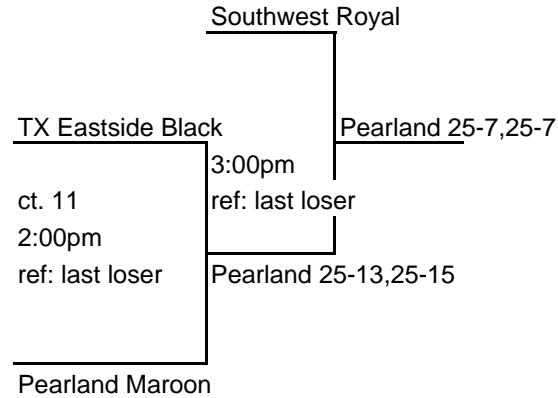

Power League Finals Results

Pool R4G4P2	13 & Under	Match W	Match L	Game W	Game L	Match %	Game %	Point %	Finish
TX Diamonds 131		0	2	1	4	0.00	0.20	0.74	3
TX Red Hots Black		1	1	3	3	0.50	0.50	1.02	2
TX Eastside Black		2	0	4	1	1.00	0.80	1.32	1

	Match #1	1 vs 3	Game 1	Game 2	Game 3	
Ct. 10 Sun 9:00am	TX Diamonds 131		11	20		Ref: TX Red Hots Black
	TX Eastside Black		25	25		
	Match #2	2 vs 4	Game 1	Game 2	Game 3	Ref: TX Diamonds 131
Ct. 10 Sun 10:00am	TX Red Hots Black		15	25	14	
	TX Eastside Black		25	21	16	
	Match #3	1 vs 4	Game 1	Game 2	Game 3	Ref: TX Eastside Black
Ct. 10 Sun 11:00am	TX Diamonds 131		25	16	12	
	TX Red Hots Black		23	25	15