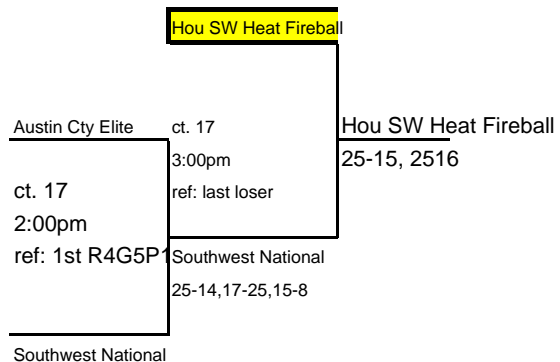

Power League Finals Results

Pool R4G5P1	13 & Under	Match W	Match L	Game W	Game L	Match %	Game %	Point %	Finish
Hou SW Heat Fireball		2	1	5	2	0.67	0.71	1.27	1
Southshore Black		1	2	3	4	0.33	0.43	0.87	3
Brazos Valley Red		2	1	4	3	0.67	0.57	1.10	2
V Select Black		1	2	2	5	0.33	0.29	0.83	4

	Match #1	1 vs 3	Game 1	Game 2	Game 3	
Ct. 17 Sun 8:00am	Hou SW Heat Fireball Brazos Valley Red		25	25		Ref: Southshore Black
	Match #2		23	21		
Ct. 17 Sun 9:00am	2 vs 4		Game 1	Game 2	Game 3	Ref: Hou SW Heat Fireball
	Southshore Black V Select Black		25	26		
Ct. 17 Sun 10:00am	1 vs 4		Game 1	Game 2	Game 3	Ref: Brazos Valley Red
	Hou SW Heat Fireball V Select Black		23	25	12	
Ct. 17 Sun 11:00am	2 vs 3		Game 1	Game 2	Game 3	Ref: Hou SW Heat Fireball
	Southshore Black Brazos Valley Red		28	18	12	
Ct. 17 Sun 12:00pm	1 vs 2		Game 1	Game 2	Game 3	Ref: V Select Black
	Hou SW Heat Fireball Southshore Black		25	25		
Ct. 17 Sun 1:00pm	3 vs 4		Game 1	Game 2	Game 3	Ref: Southshore Black
	Brazos Valley Red V Select Black		25	25