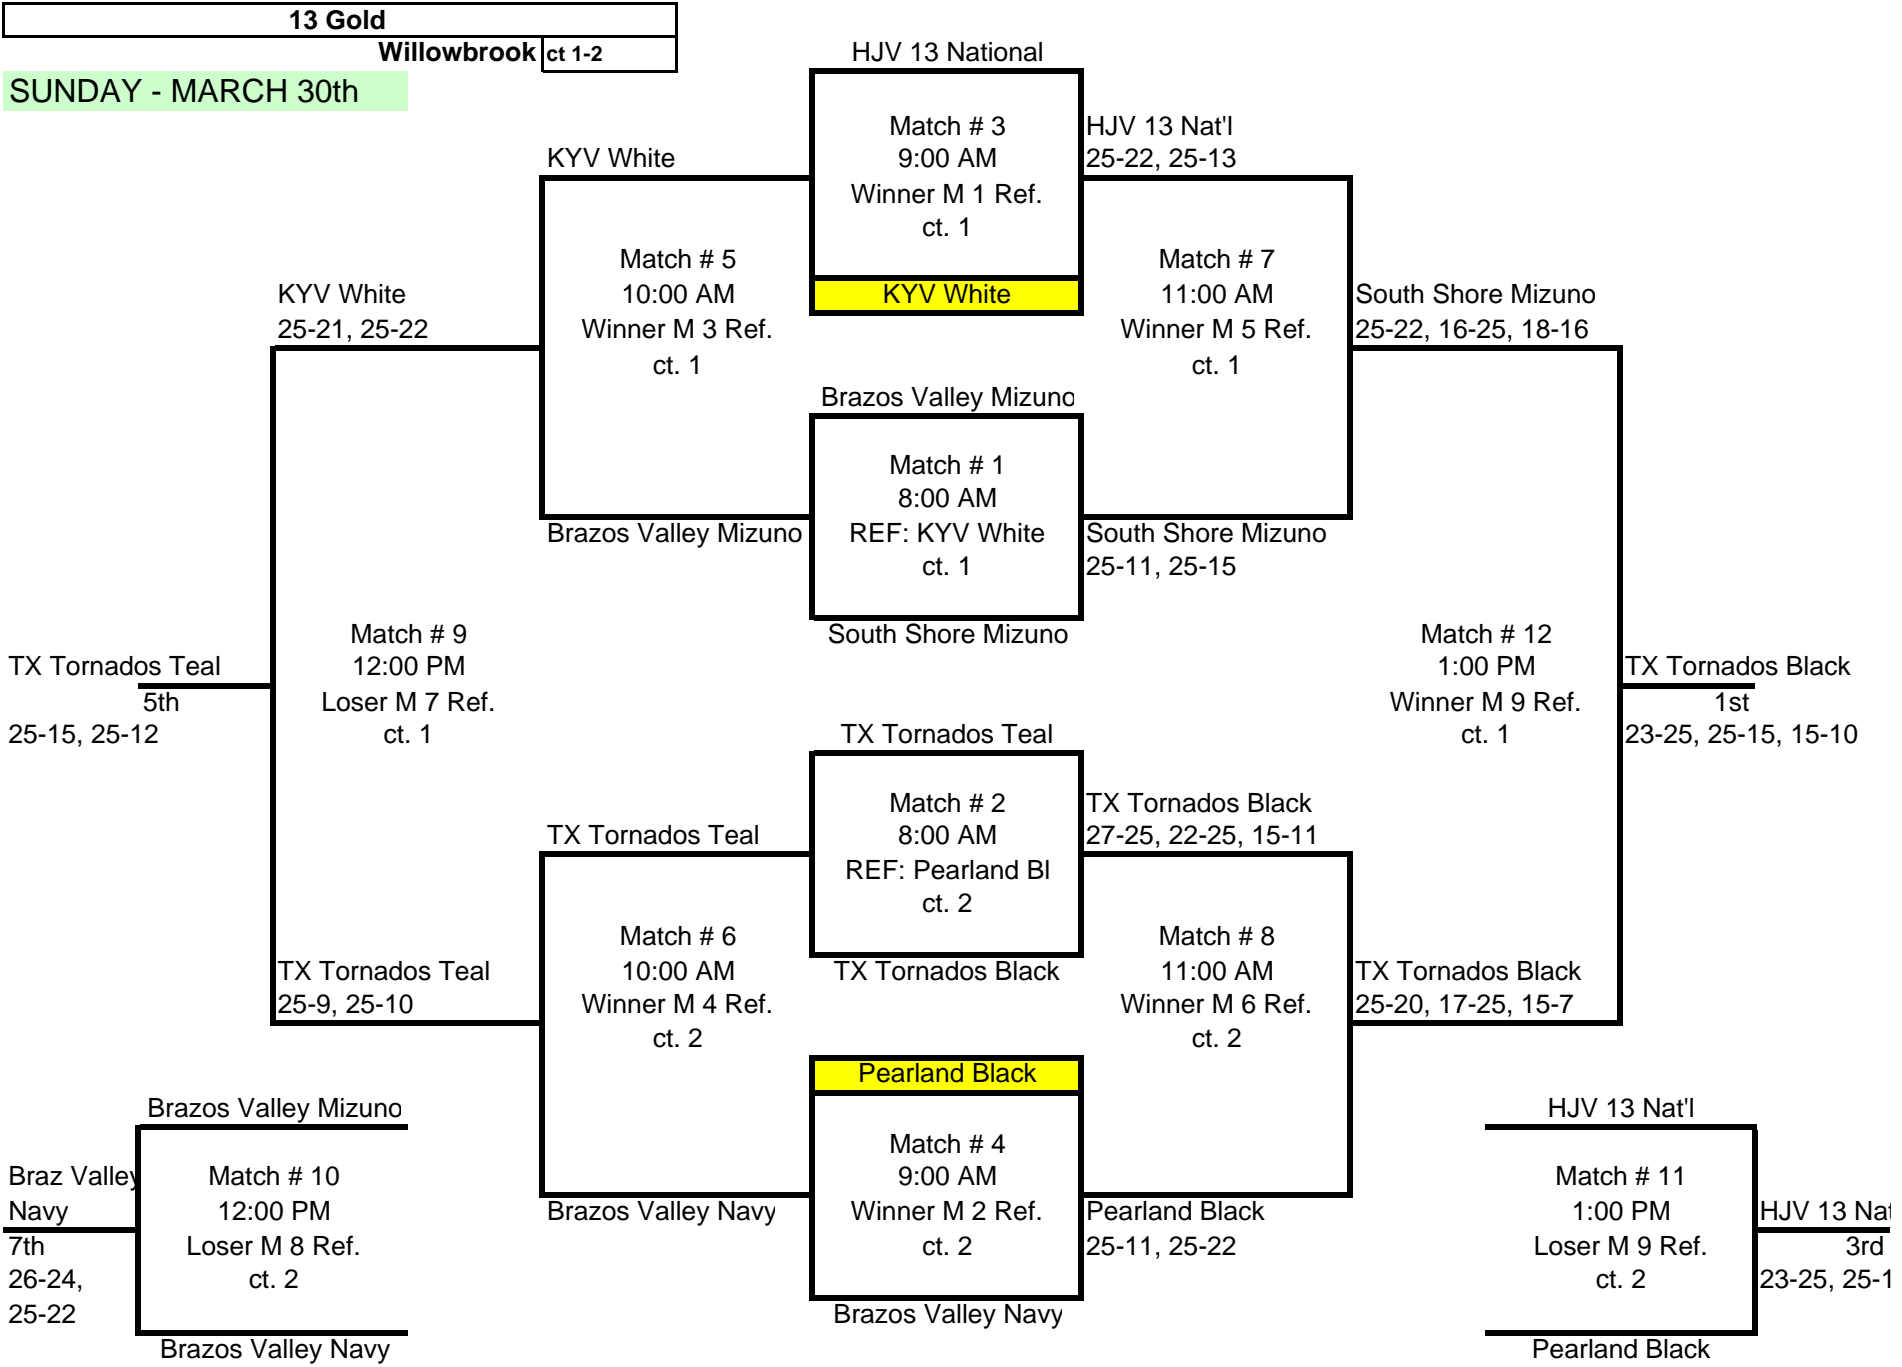

13 Gold
Willowbrook ct 1-2

SUNDAY - MARCH 30th