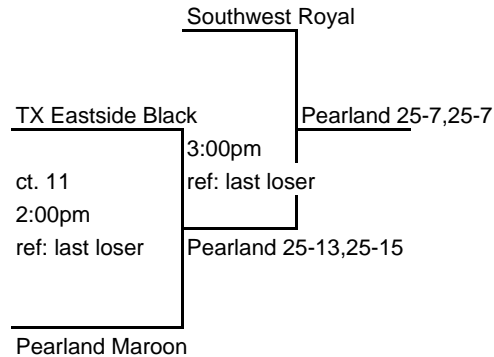

Power League Finals Results

Pool R4G4P3	13 & Under	Match W	Match L	Game W	Game L	Match %	Game %	Point %	Finish
AVA of TX Black		1	2	2	5	0.33	0.29	0.77	3
TX Eastside White		0	3	1	6	0.00	0.14	0.66	4
Pearland Maroon		3	0	6	0	1.00	1.00	1.85	1
TX Tornados Silver		2	1	4	2	0.67	0.67	1.20	2

Ct. 11 Sun 8:00am	Match #1	1 vs 3	Game 1	Game 2	Game 3	Ref: TX Eastside White
	AVA of TX Black Pearland Maroon		11	13		
Ct. 11 Sun 9:00am	Match #2	2 vs 4	Game 1	Game 2	Game 3	Ref: AVA of TX Black
	TX Eastside White TX Tornados Silver		9	13		
Ct. 11 Sun 10:00am	Match #3	1 vs 4	Game 1	Game 2	Game 3	Ref: Pearland Maroon
	AVA of TX Black TX Tornados Silver		19	18		
Ct. 11 Sun 11:00am	Match #4	2 vs 3	Game 1	Game 2	Game 3	Ref: AVA of TX Black
	TX Eastside White Pearland Maroon		15	11		
Ct. 11 Sun 12:00pm	Match #5	1 vs 2	Game 1	Game 2	Game 3	Ref: TX Tornados Silver
	AVA of TX Black TX Eastside White		20	25	15	
Ct. 11 Sun 1:00pm	Match #6	3 vs 4	Game 1	Game 2	Game 3	Ref: TX Eastside White
	Pearland Maroon TX Tornados Silver		25	25