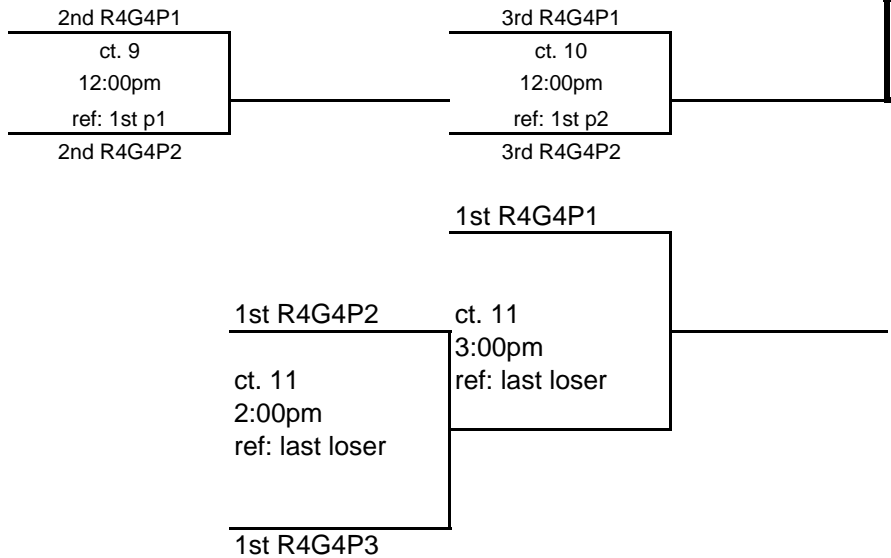

5th

1st

7th

3rd

Houston Power League - 13s Finals

Note: Check back Friday after noon to check for any changes to schedule
13 Flight 3 plays on Saturday all other 13s play on Sunday

3 team Schedule		4 team Schedule	
Match 1	1 vs 3 2 ref.	Match 1	1 vs 3 2 ref.
Match 2	2 vs 3 1 ref.	Match 2	2 vs 4 1 ref.
Match 3	1 vs 2 3 ref.	Match 3	1 vs 4 3 ref.
Matches are 2 out of 3 games		Match 4	2 vs 3 1 ref.
		Match 5	1 vs 2 4 ref.
		Match 6	3 vs 4 2 ref.
		Matches are 2 out of 3 games	

13 Flight 1					
Start	Sunday 9:00am	Sunday 9:00am		Start	Sunday 8:00am
SITE	Tornados	Tornados		SITE	Tornados
COURT	9	10		COURT	11
G13 / POOL	R4G4P1	R4G4P2		G13 / POOL	R4G4P3
TEAM 1	TX Elite Black	TX Diamonds 131		TEAM 1	AVA of TX Black
TEAM 2	Southwest Royal	TX Red Hots Black		TEAM 2	TX Eastside White
TEAM 3	Team One Black	TX Eastside Black		TEAM 3	Pearland Maroon
				TEAM 4	TX Tornados Silver
				4 team pools - Do not leave before ct mgr releases team from officiating playoff match	

13 Flight 2			
Start	Sunday 8:00am	Sunday 8:00am	Sunday 8:00am
SITE	HJV Trg Ctr	HJV Trg Ctr	HJV Trg Ctr
COURT	17	18	19
G13 / POOL	R4G5P1	R4G5P2	R4G5P3
TEAM 1	Hou SW Heat Fireball	Austin Cty Elite	Sports Prep Blue
TEAM 2	Soutshore Black	YCU 131	Southwest National
TEAM 3	Brazos Valley Red	HJV South	H SW Heat Fireflies
TEAM 4	V Select Black	TX Eastside Red	Select 1 Black