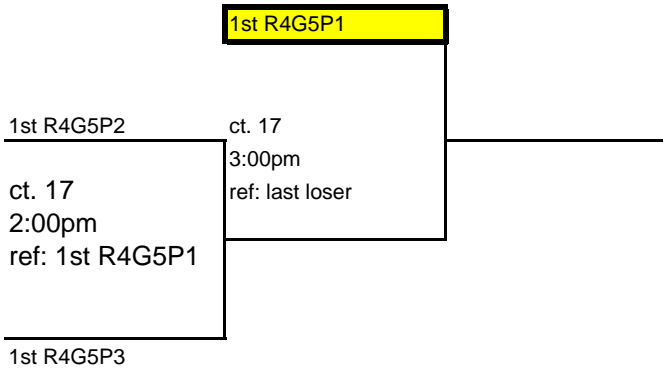

5th

1st

7th

3rd

Houston Power League - 13s Finals

Note: Check back Friday after noon to check for any changes to schedule
13 Flight 3 plays on Saturday all other 13s play on Sunday

3 team Schedule		4 team Schedule	
Match 1	1 vs 3 2 ref.	Match 1	1 vs 3 2 ref.
Match 2	2 vs 3 1 ref.	Match 2	2 vs 4 1 ref.
Match 3	1 vs 2 3 ref.	Match 3	1 vs 4 3 ref.
Matches are 2 out of 3 games		Match 4	2 vs 3 1 ref.
		Match 5	1 vs 2 4 ref.
		Match 6	3 vs 4 2 ref.
		Matches are 2 out of 3 games	

13 Flight 1					
Start	Sunday 9:00am	Sunday 9:00am		Start	Sunday 8:00am
SITE	Tornados	Tornados		SITE	Tornados
COURT	9	10		COURT	11
G13 / POOL	R4G4P1	R4G4P2		G13 / POOL	R4G4P3
TEAM 1	TX Elite Black	TX Diamonds 131		TEAM 1	AVA of TX Black
TEAM 2	Southwest Royal	TX Red Hots Black		TEAM 2	TX Eastside White
TEAM 3	Team One Black	TX Eastside Black		TEAM 3	Pearland Maroon
				TEAM 4	TX Tornados Silver
				4 team pools - Do not leave before ct mgr releases team from officiating playoff match	

13 Flight 2			
Start	Sunday 8:00am	Sunday 8:00am	Sunday 8:00am
SITE	HJV Trg Ctr	HJV Trg Ctr	HJV Trg Ctr
COURT	17	18	19
G13 / POOL	R4G5P1	R4G5P2	R4G5P3
TEAM 1	Hou SW Heat Fireball	Austin Cty Elite	Sports Prep Blue
TEAM 2	Soutshore Black	YCU 131	Southwest National
TEAM 3	Brazos Valley Red	HJV South	H SW Heat Fireflies
TEAM 4	V Select Black	TX Eastside Red	Select 1 Black