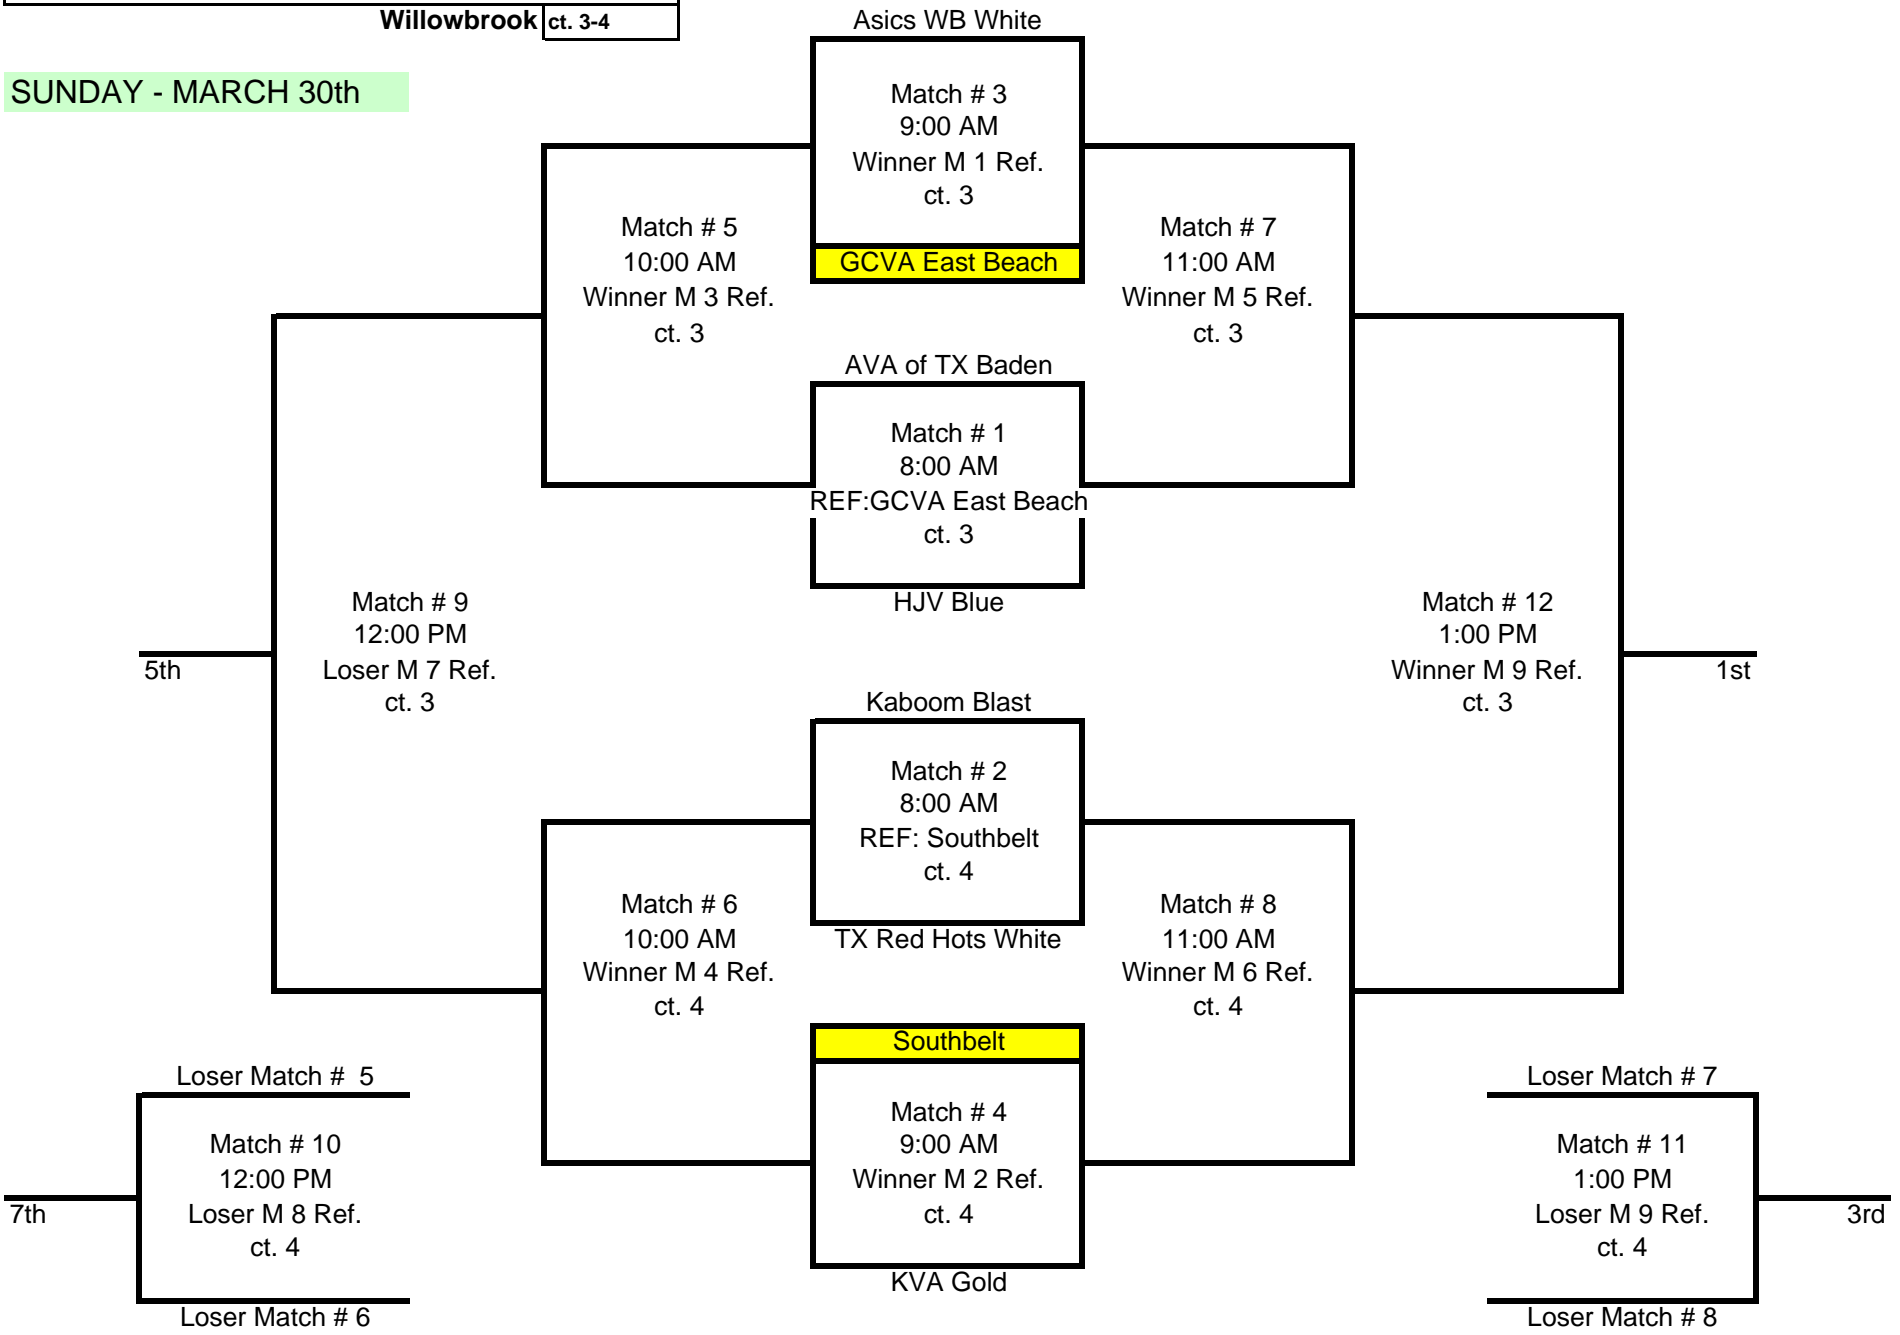

13 Silver
Willowbrook ct. 3-4

SUNDAY - MARCH 30th