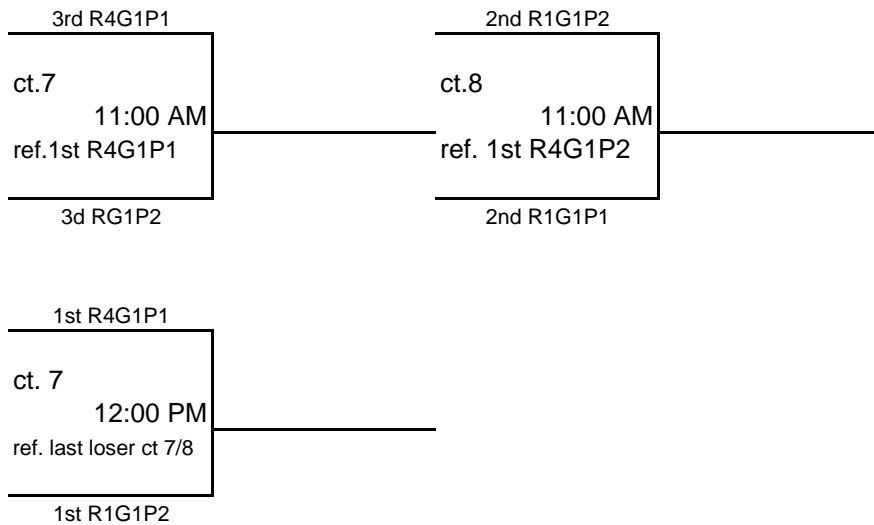

Houston Power League - 12s Finals

Note: Check back Friday after noon to check for any changes to schedule

3 team Schedule		4 team Schedule	
Match 1	1 vs 3 2 ref.	Match 1	1 vs 3 2 ref.
Match 2	2 vs 3 1 ref.	Match 2	2 vs 4 1 ref.
Match 3	1 vs 2 3 ref.	Match 3	1 vs 4 3 ref.
Matches are 2 out of 3 games		Match 4	2 vs 3 1 ref.
		Match 5	1 vs 2 4 ref.
		Match 6	3 vs 4 2 ref.
		Matches are 2 out of 3 games	

12 Gold		
Start	Sat 8:00 AM	Sat 8:00 AM
SITE	Willowbrook	Willowbrook
COURT	7	8
G12 / POOL	R4G1P1	R4G1P2
TEAM 1	TX Tornados Mizuno	Xtreme Black
TEAM 2	South Shore Mizuno	Pearland Maroon
TEAM 3	Brazos Valley Mizuno	KVA Black