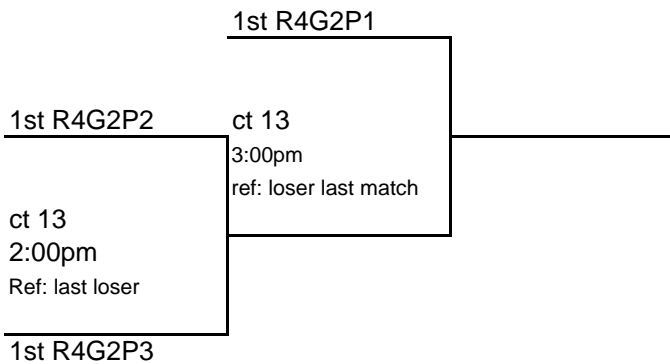

12 Silver					
Start	Sat 9:00 AM	Sat 9:00 AM		Start	Sat 8:00 AM
SITE	Tornados	Tornados		SITE	Tornados
COURT	11	12		COURT	13
G12 / POOL	R4G2P1	R4G2P2		G12 / POOL	R4G2P3
TEAM 1	AVA of TX Asics	WCJ Blue		TEAM 1	Southwest Asics
TEAM 2	Xtreme Purple	AVA of TX Baden		TEAM 2	W Hou Hazard 12B
TEAM 3	Woodland Stars 12G	Southbelt 12		TEAM 3	TRV Elite
				TEAM 4	Asics WB red

2nd R4G2P1
ct 11
12:00pm
ref: 1st p1
2nd R4G2P2

3rd R4G2P1
ct. 12
12:00pm
ref: 1st p2
3rd R4G2P2

4 team pools -
Do not leave before ct mgr releases
team from officiating playoff match

12 Bronze				
Start	Sat 3:00pm	Sat 3:00pm	Sat 3:00pm	Sat 3:00pm
SITE	Willowbrook	Willowbrook	Willowbrook	Willowbrook
COURT	5	6	7	8
G12 / POOL	R4G3P1	R4G3P2	R4G3P3	R4G3P4
TEAM 1	TX Tornados Teal	Asics WB White	Needville Stars	Xtreme White
TEAM 2	GCV A East Beach	KVA Gold	Asics WB Magnolia	Woodland Stars 12B
TEAM 3	South Shore Black	Brazos Valley Navy	HJV National	TX Tornados Black

1st R4G3P1
ct. 5
6:00 PM
ref.

2nd R4G3P4
ct. 6
6:00 PM
ref. 3rd R4G1P2

2nd R4G3P1
ct. 7
6:00 PM
ref. 3rd R4G1P4

1st R4G3P4

ct. 5

8:00 PM

1st R4G3P3

ref: last loser ct 5/6/7

2nd R4G3P3

3rd R4G3P1

ct. 6

7:00 PM

ref. L 6:00 PM

2nd R4G3P2

3rd R4G3P3

ct. 7

7:00 PM

ref. L 6:00 PM

ct. 5

7:00 PM

ref. loser 6pm

1st R4G3P2

3rd R4G3P2

3rd R4G3P4

3rd R4G3P4