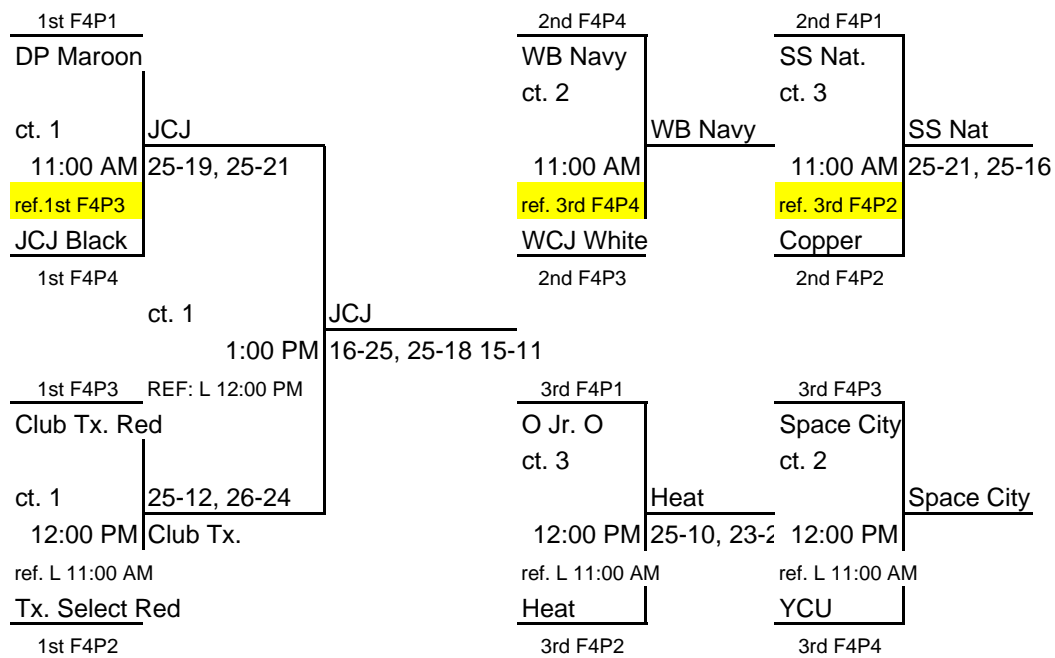

Power League Finals Results

Pool F4P4	14 & Under	Match W	Match L	Game W	Game L	Match %	Game %	Point %	Finish
Space City White		0	2	1	4	0.00	0.20	0.78	3
Club TX Red		2	0	4	1	1.00	0.80	1.38	1
WCJ White		1	1	2	2	0.50	0.50	0.93	2

	Match #1	1 vs 3	Game 1	Game 2	Game 3	
Ct. 3 Sat 8:00am	Space City White WCJ White		17 25	16 25		Ref: Club TX Red
	Match #2	2 vs 4				
Ct. 3 Sat 9:00am	Club TX Red WCJ White		25 12	25 15		Ref: Space City White
	Match #3	1 vs 4				
Ct. 3 Sat 10:00am	Space City White Club TX Red		25 20	19 25	9 15	Ref: WCJ White