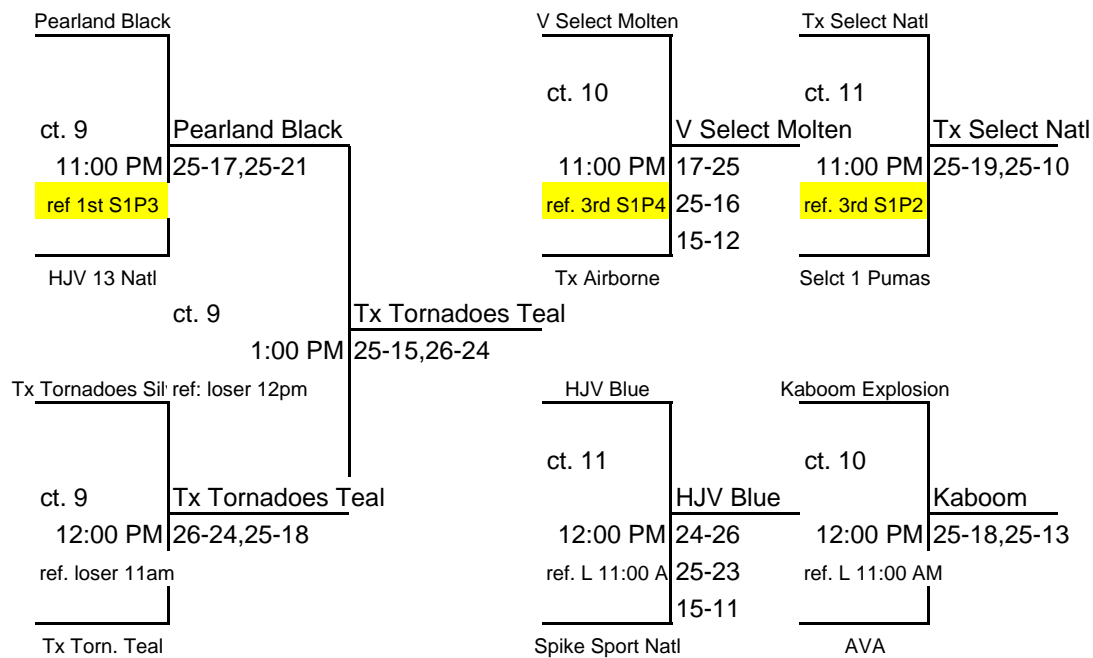

Power League Finals Results

Pool S1P4	14 & Under	Match W	Match L	Game W	Game L	Match %	Game %	Point %	Finish
HJV 13 National		2	0	4	1	1.00	0.80	1.36	1
AVA of TX White		0	2	0	4	0.00	0.00	0.56	3
V Select Molten		1	1	3	2	0.50	0.60	1.14	2

	Match #1	1 vs 3	Game 1	Game 2	Game 3	
Ct. 12 Sat 8:00am	HJV 13 National vs V Select Molten		25	23	16	Ref: AVA of TX White
	V Select Molten vs HJV 13 National		21	25	14	
Ct. 12 Sat 9:00am	Match #2: 2 vs 4					Ref: HJV 13 National
	AVA of TX White vs V Select Molten		9	24		
Ct. 12 Sat 10:00am	Match #3: 1 vs 4					Ref: V Select Molten
	HJV 13 National vs AVA of TX White		25	25		
			8	16