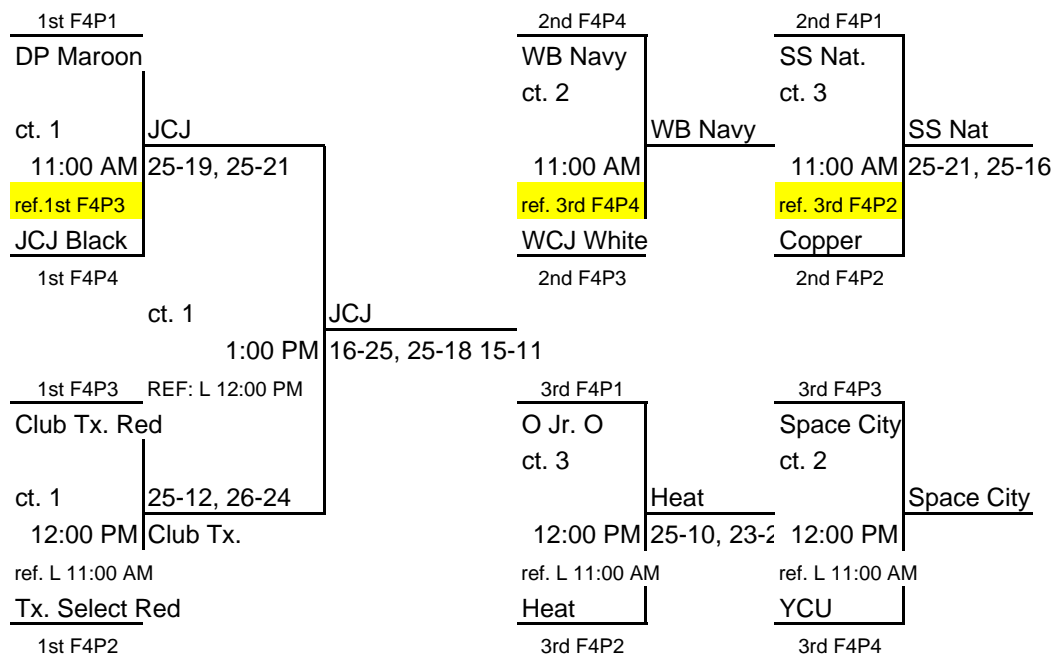

Power League Finals Results

Pool F4P2	14 & Under	Match W	Match L	Game W	Game L	Match %	Game %	Point %	Finish
TX Select Red		1	1	3	2	0.50	0.60	1.29	1
Houston SW Heat		1	1	2	3	0.50	0.40	0.67	3
Copperfield White		1	1	2	2	0.50	0.50	1.17	2

	Match #1	1 vs 3	Game 1	Game 2	Game 3	
Ct. 2 Sat 8:00am	TX Select Red Copperfield White		25	25		Ref: Houston SW Heat
	Match #2	2 vs 4				Ref: TX Select Red
Ct. 2 Sat 9:00am	Houston SW Heat Copperfield White		13	8		
	Match #3	1 vs 4				Ref: Copperfield White
Ct. 2 Sat 10:00am	TX Select Red Houston SW Heat		25	22	11	
			11	25	15