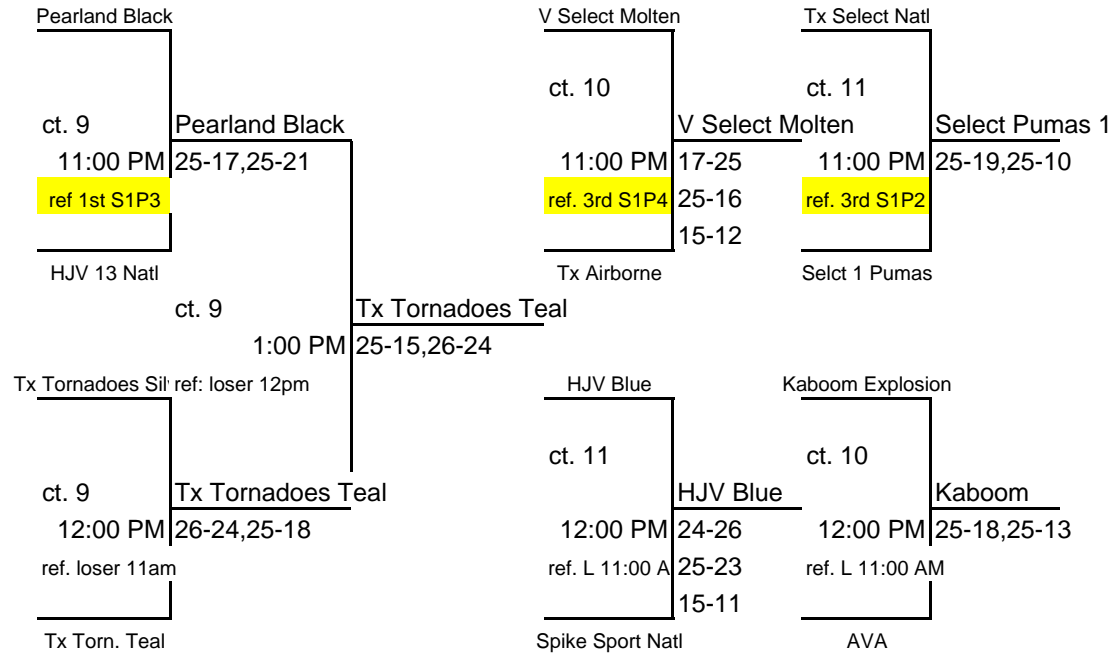

Power League Finals Results

Pool S1P1	14 & Under	Match W	Match L	Game W	Game L	Match %	Game %	Point %	Finish
HJV Blue		0	2	1	4	0.00	0.20	0.77	3
Pearland Black		2	0	4	0	1.00	1.00	1.85	1
TX Select Nationals		1	1	2	3	0.50	0.40	0.80	2

	Match #1	1 vs 3	Game 1	Game 2	Game 3	
Ct. 9 Sat 8:00am	HJV Blue		25	18	10	Ref: Pearland Black
	TX Select Nationals		21	25	15	
Ct. 9 Sat 9:00am	Pearland Black		25	25		Ref: HJV Blue
	TX Select Nationals		12	9		
Ct. 9 Sat 10:00am	HJV Blue		17	16		Ref: TX Select Nationals
	Pearland Black		25	25