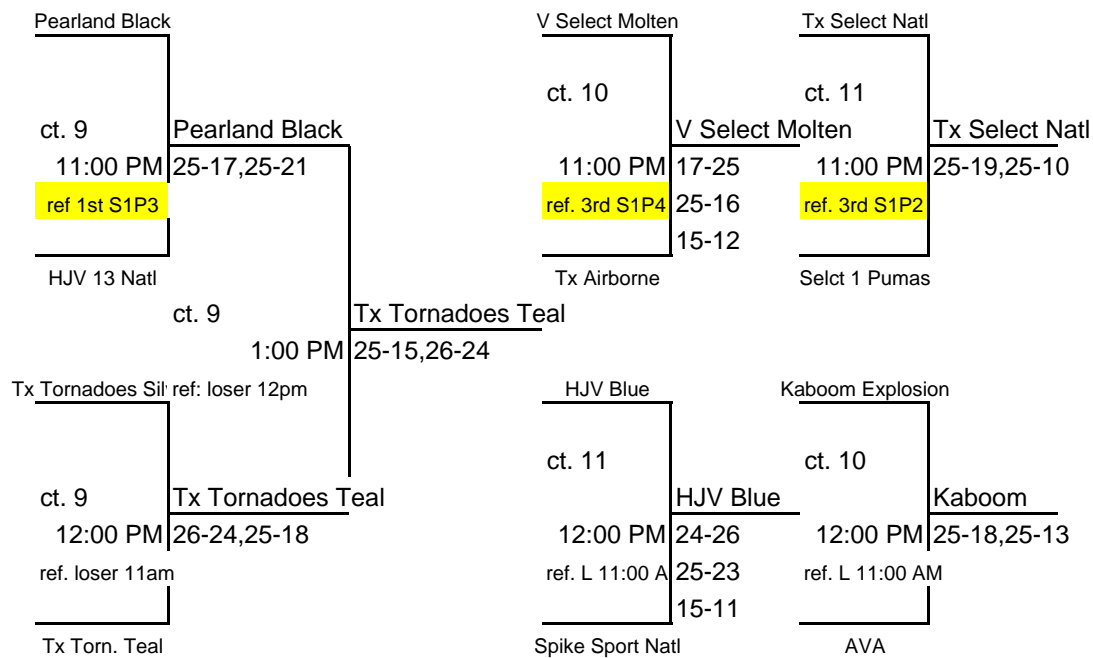

Power League Finals Results

Pool S1P2	14 & Under	Match W	Match L	Game W	Game L	Match %	Game %	Point %	Finish
Spike Sport National		0	2	1	4	0.00	0.20	0.78	3
TX Tornados Teal		2	0	4	1	1.00	0.80	1.27	1
Select 1 Pumas		1	1	2	2	0.50	0.50	1.01	2

	Match #1	1 vs 3	Game 1	Game 2	Game 3	
Ct. 10 Sat 8:00am	Spike Sport National		23	16		Ref: TX Tornados Teal
	Select 1 Pumas		25	25		
Ct. 10 Sat 9:00am	Match #2					Ref: Spike Sport National
	2 vs 4					
Ct. 10 Sat 10:00am	TX Tornados Teal		25	25		Ref: Select 1 Pumas
	Select 1 Pumas		18	22		
Ct. 10 Sat 10:00am	Match #3					Ref: Select 1 Pumas
	1 vs 4					
Ct. 10 Sat 10:00am	Spike Sport National		11	26	13	
	TX Tornados Teal		25	24	15