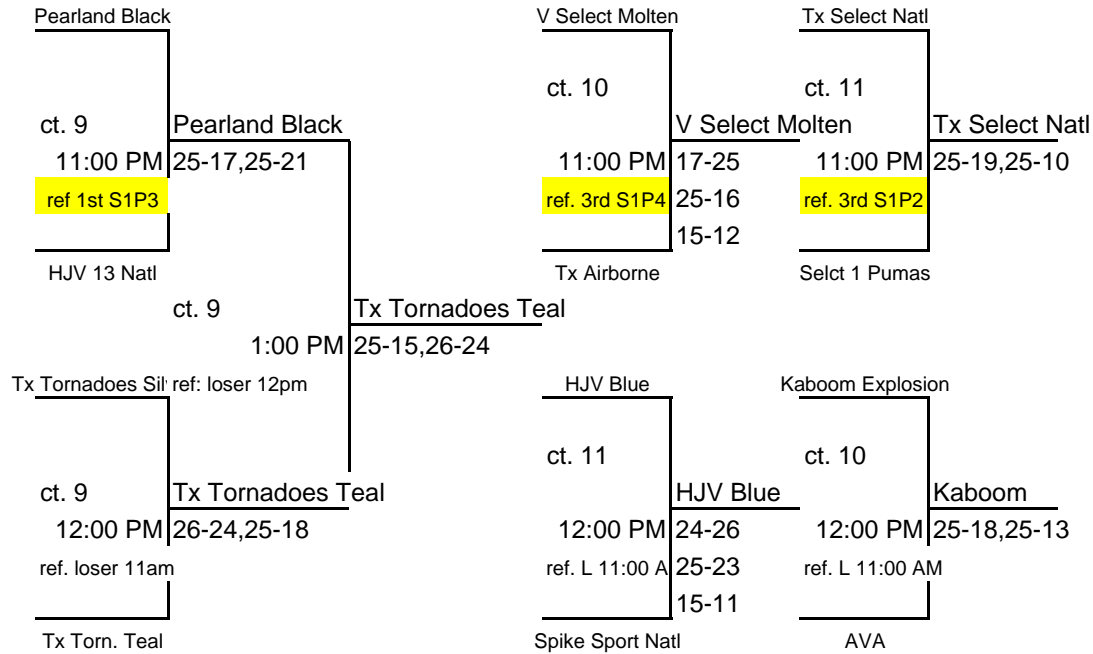

Power League Finals Results

Pool S1P3	14 & Under	Match W	Match L	Game W	Game L	Match %	Game %	Point %	Finish
TX Airborne Blue		1	1	2	3	0.50	0.40	0.95	2
TX Tornados Silver		2	0	4	1	1.00	0.80	1.24	1
Kaboom Explosion		0	2	2	4	0.00	0.33	0.87	3

	Match #1	1 vs 3	Game 1	Game 2	Game 3	
Ct. 11 Sat 8:00am	TX Airborne Blue		25	21	17	Ref: TX Tornados Silver
	Kaboom Explosion		16	25	15	
Ct. 11 Sat 9:00am	TX Tornados Silver		25	23	15	Ref: TX Airborne Blue
	Kaboom Explosion		20	25	8	
Ct. 11 Sat 10:00am	TX Airborne Blue		21	17		Ref: Kaboom Explosion
	TX Tornados Silver		25	25