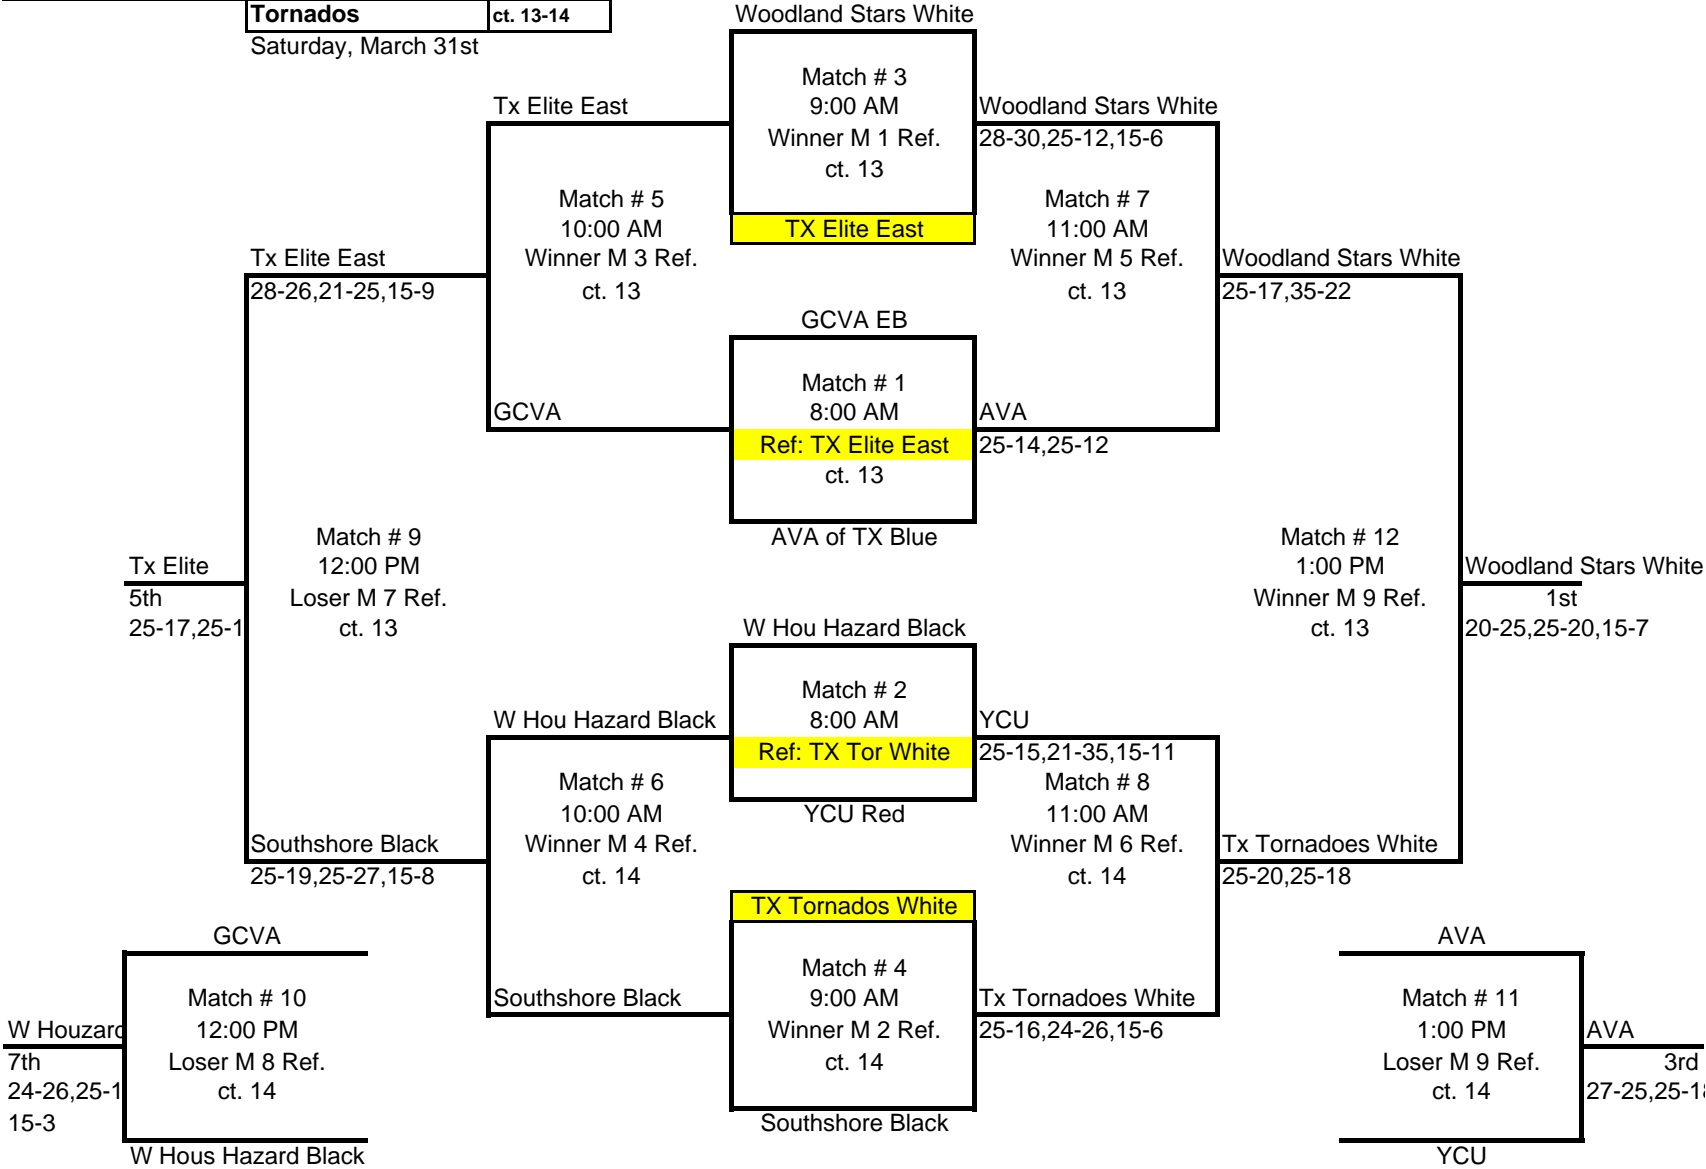

3rd

25-23, 25-

Loser Match # 6

Willowbrook Red

Loser Match # 8

14 Flight 2
Tornados ct. 13-14
 Saturday, March 31st

14 Flight 3
Tornados ct. 15-16
 Saturday, March 31st

Power League Finals Results

Pool F4P1	14 & Under	Match W	Match L	Game W	Game L	Match %	Game %	Point %	Finish
South Shore National		1	1	3	2	0.50	0.60	1.52	2
Deer Park Maroon		2	0	4	1	1.00	0.80	1.28	1
Orange Jrs Orange		0	2	0	4	0.00	0.00	0.40	3