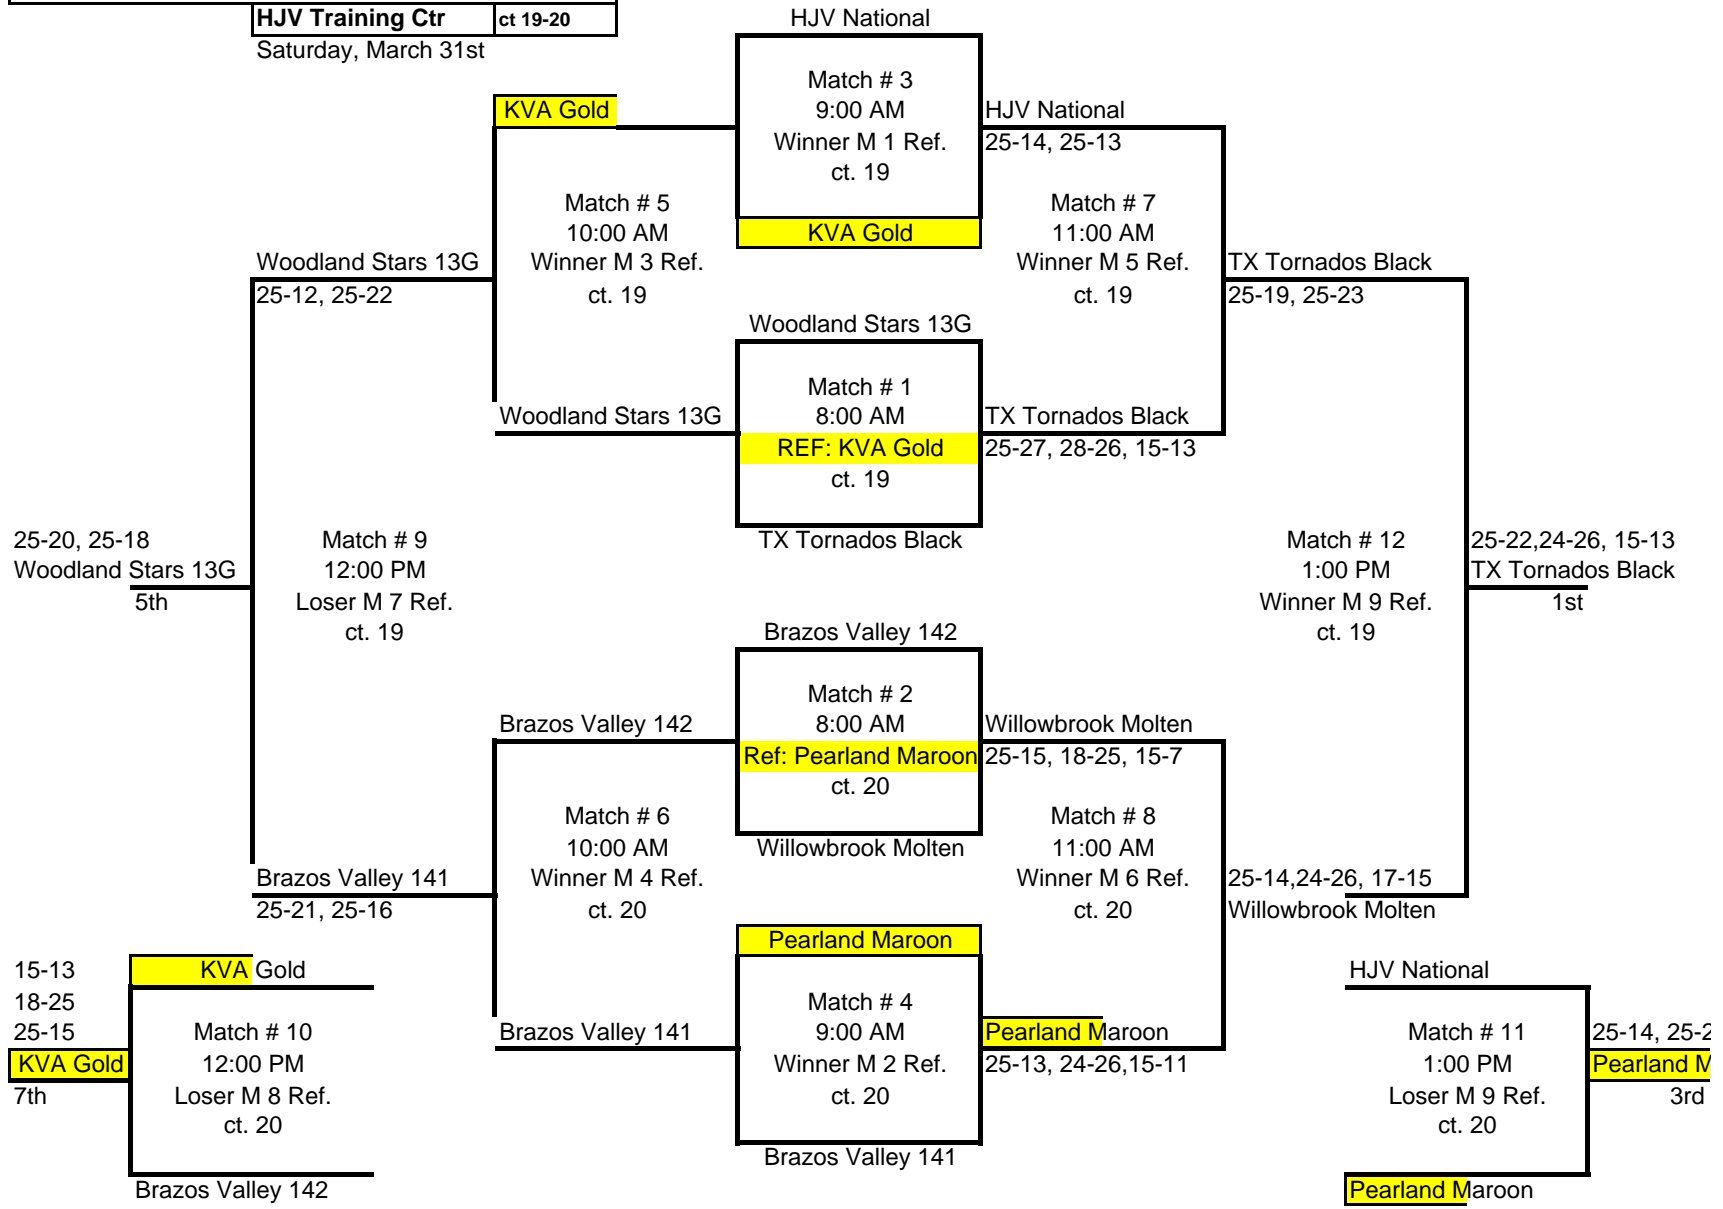

14 Gold
HJV Training Ctr ct 19-20
Saturday, March 31st

Power League Finals Results

Pool S1P1	14 & Under	Match W	Match L	Game W	Game L	Match %	Game %	Point %	Finish
HJV Blue		0	2	1	4	0.00	0.20	0.77	3
Pearland Black		2	0	4	0	1.00	1.00	1.85	1
TX Select Nationals		1	1	2	3	0.50	0.40	0.80	2

	Match #1	1 vs 3	Game 1	Game 2	Game 3	
Ct. 9 Sat 8:00am	HJV Blue		25	18	10	Ref: Pearland Black
	TX Select Nationals		21	25	15	
Ct. 9 Sat 9:00am	Pearland Black		25	25		Ref: HJV Blue
	TX Select Nationals		12	9		
Ct. 9 Sat 10:00am	HJV Blue		17	16		Ref: TX Select Nationals
	Pearland Black		25	25