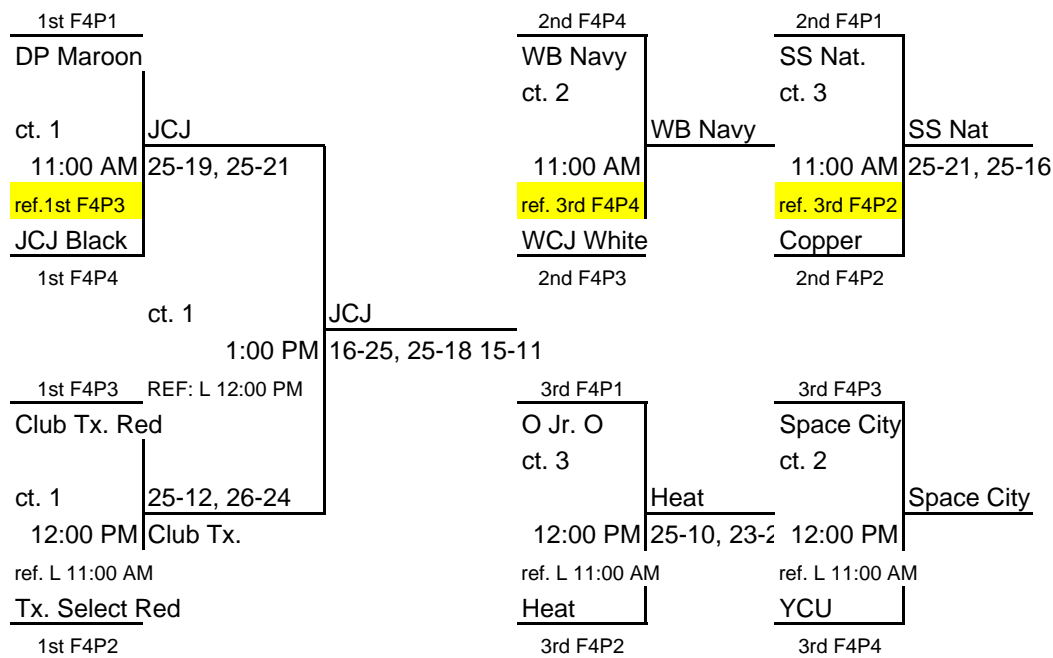

Power League Finals Results

Pool F4P1	14 & Under	Match W	Match L	Game W	Game L	Match %	Game %	Point %	Finish
South Shore National		1	1	3	2	0.50	0.60	1.52	2
Deer Park Maroon		2	0	4	1	1.00	0.80	1.28	1
Orange Jrs Orange		0	2	0	4	0.00	0.00	0.40	3

	Match #1	1 vs 3	Game 1	Game 2	Game 3	
Ct. 1 Sat 8:00am	South Shore National Orange Jrs Orange		25 8	25 8		Ref: Deer Park Maroon
	Match #2	2 vs 4				
Ct. 1 Sat 9:00am	Deer Park Maroon Orange Jrs Orange		25 18	25 6		Ref: South Shore National
	Match #3	1 vs 4				
Ct. 1 Sat 10:00am	South Shore National Deer Park Maroon		25 15	22 25	11 15	Ref: Orange Jrs Orange