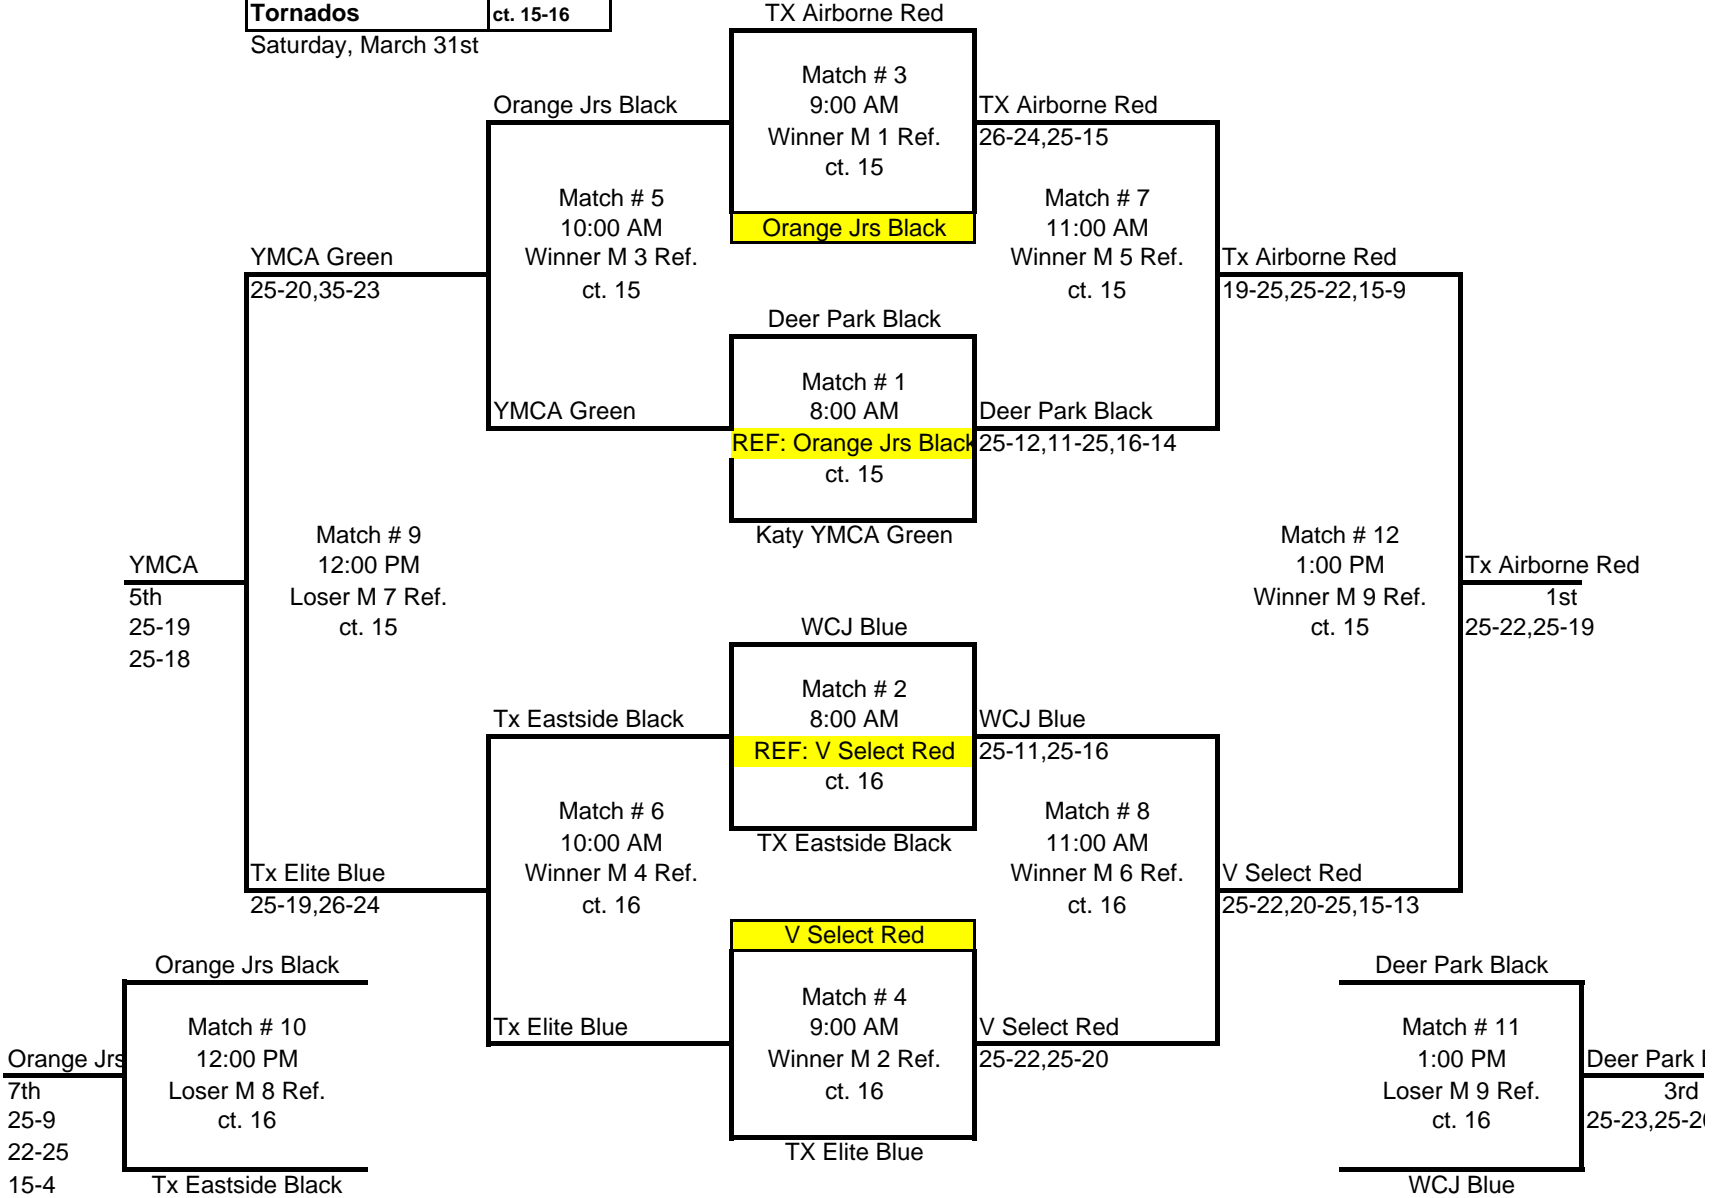

3rd

25-23, 25-

Loser Match # 6

Willowbrook Red

Loser Match # 8

14 Flight 2
Tornados ct. 13-14
 Saturday, March 31st

14 Flight 3
Tornados ct. 15-16
 Saturday, March 31st

Power League Finals Results

Pool F4P1	14 & Under	Match W	Match L	Game W	Game L	Match %	Game %	Point %	Finish
South Shore National		1	1	3	2	0.50	0.60	1.52	2
Deer Park Maroon		2	0	4	1	1.00	0.80	1.28	1
Orange Jrs Orange		0	2	0	4	0.00	0.00	0.40	3