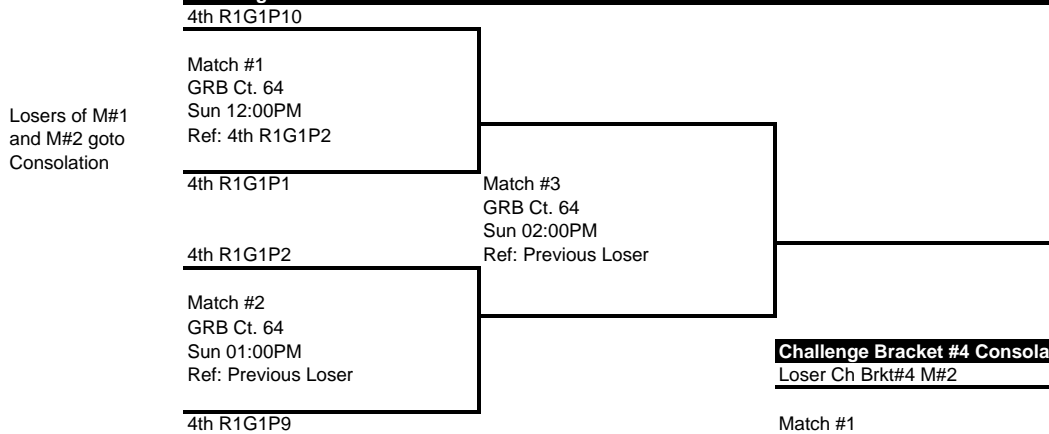

Challenge Bracket #4

Losers of each bracket match must ref the next match on their court.