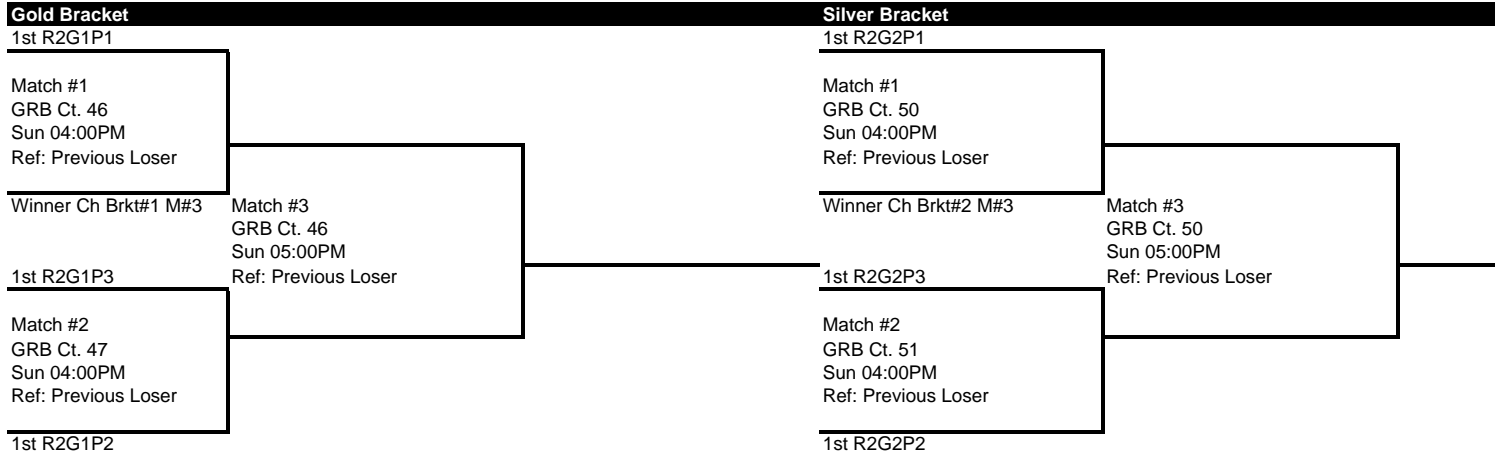

Cross Court Classic Girls 16 and Under Club

3rd Round

Losers of each bracket match must ref the next match on their court.