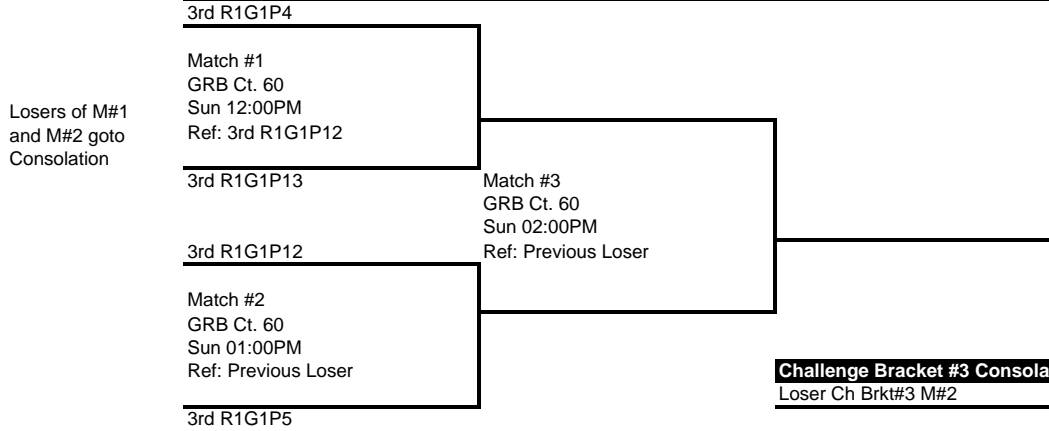

Loser Ch Brkt#2 M#1

Losers of each bracket match must ref the next match on their court.

Cross Court Classic Girls 16 and Under Club

Round 2 - Group 3

Court Number Start Time Pool	GRB Ct. 57 Sun 12:00PM R2G3P1	GRB Ct. 58 Sun 12:00PM R2G3P2	GRB Ct. 59 Sun 12:00PM R2G3P3
TEAM 1.	3rd R1G1P1	3rd R1G1P2	3rd R1G1P3
TEAM 2.	3rd R1G1P8	3rd R1G1P7	3rd R1G1P6
TEAM 3.	3rd R1G1P9	3rd R1G1P10	3rd R1G1P11

Note: Losers of the last match in R2G3P1, and R2G3P2 must stay and ref the next match on the court.

Challenge Bracket #3

Losers of each bracket match must ref the next match on their court.

Round 2 - Group 4

Court Number Start Time Pool	GRB Ct. 61 Sun 12:00PM R2G4P1	GRB Ct. 62 Sun 12:00PM R2G4P2	GRB Ct. 63 Sun 12:00PM R2G4P3
TEAM 1.	4th R1G1P13	4th R1G1P12	4th R1G1P11
TEAM 2.	4th R1G1P6	4th R1G1P7	4th R1G1P8
TEAM 3.	4th R1G1P5	4th R1G1P4	4th R1G1P3