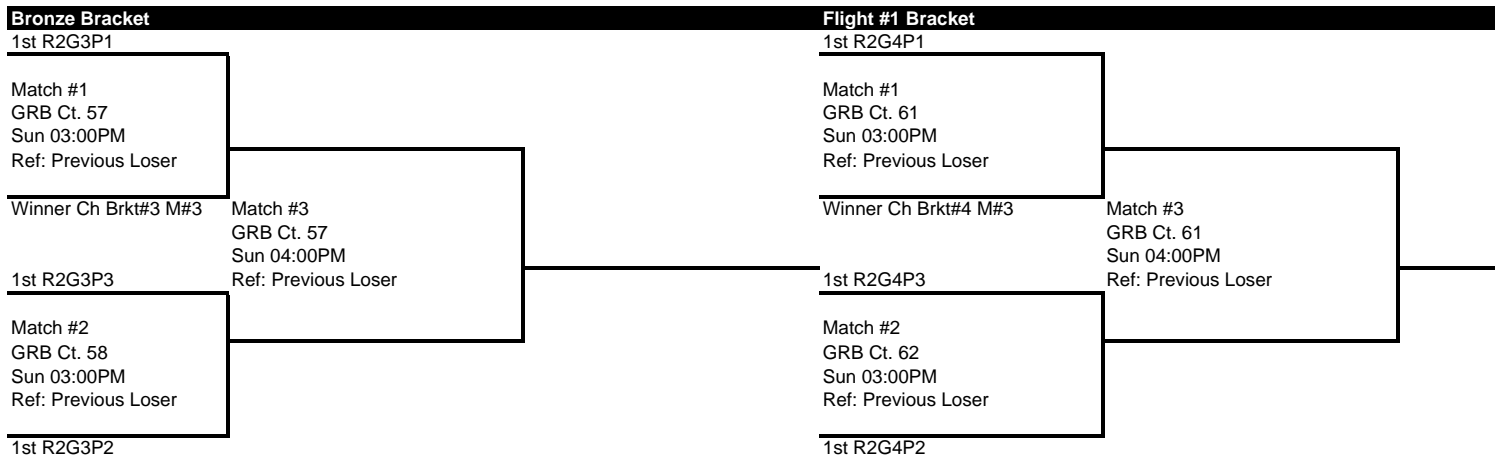

Losers of each bracket match must ref the next match on their court.