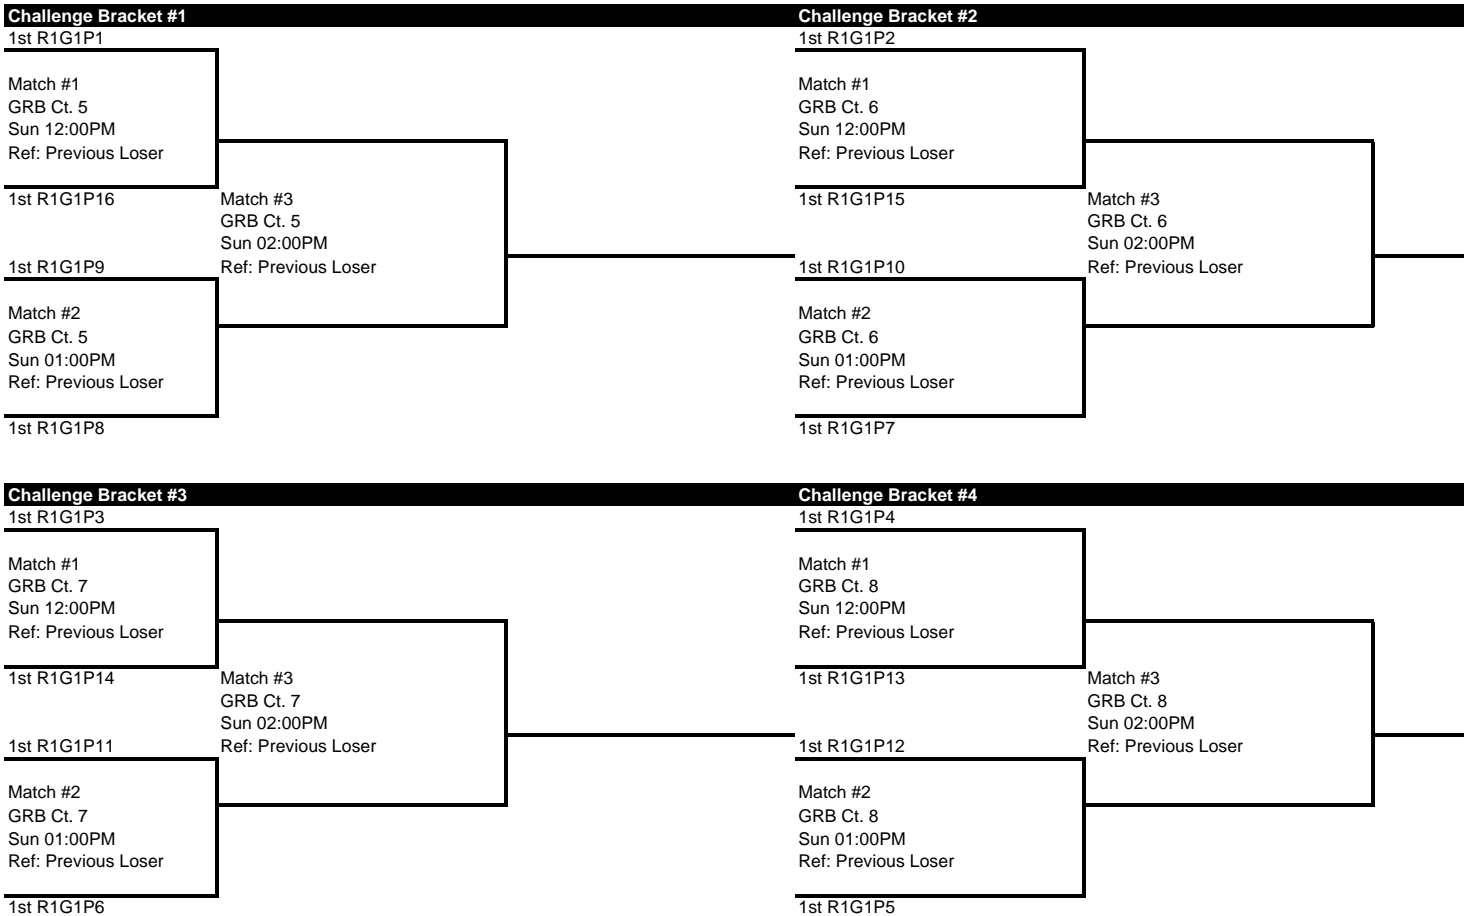

2nd Round

Losers of each match must ref the next match on their court.